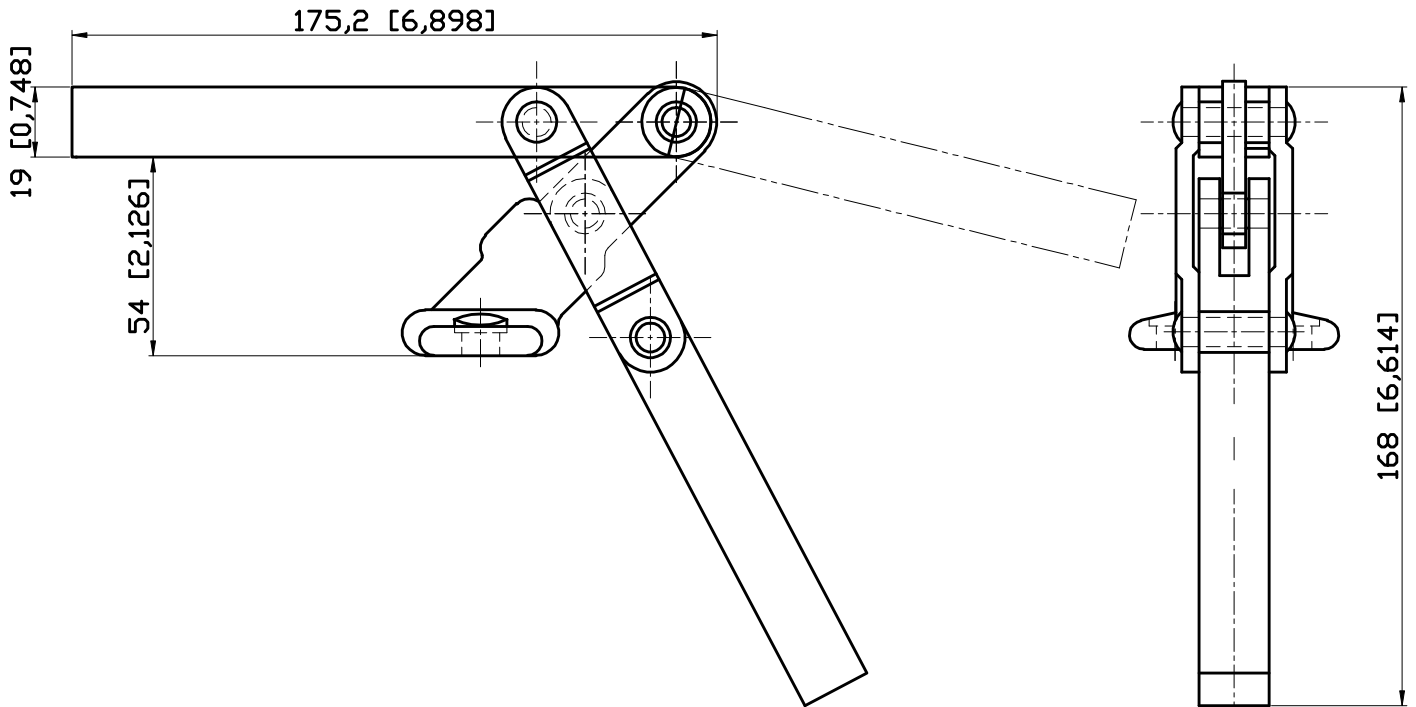

PART NUMBER: CH-75027

BAR OPENS 195°