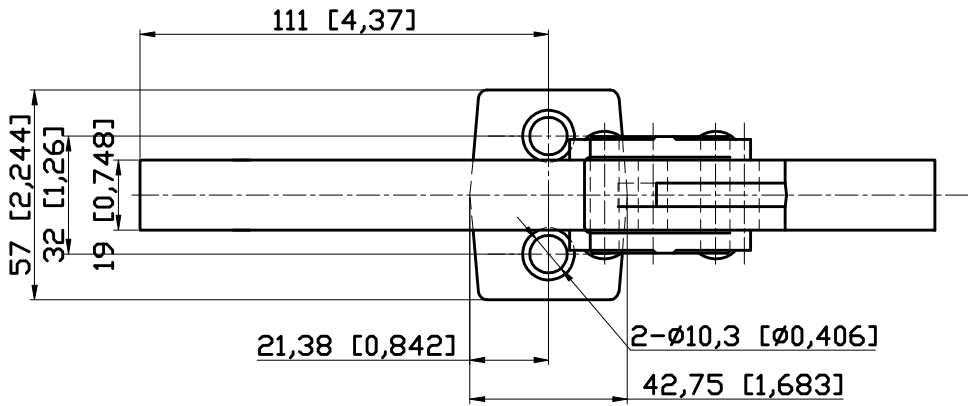

PART NUMBER: CH-75027

BAR OPENS 195°