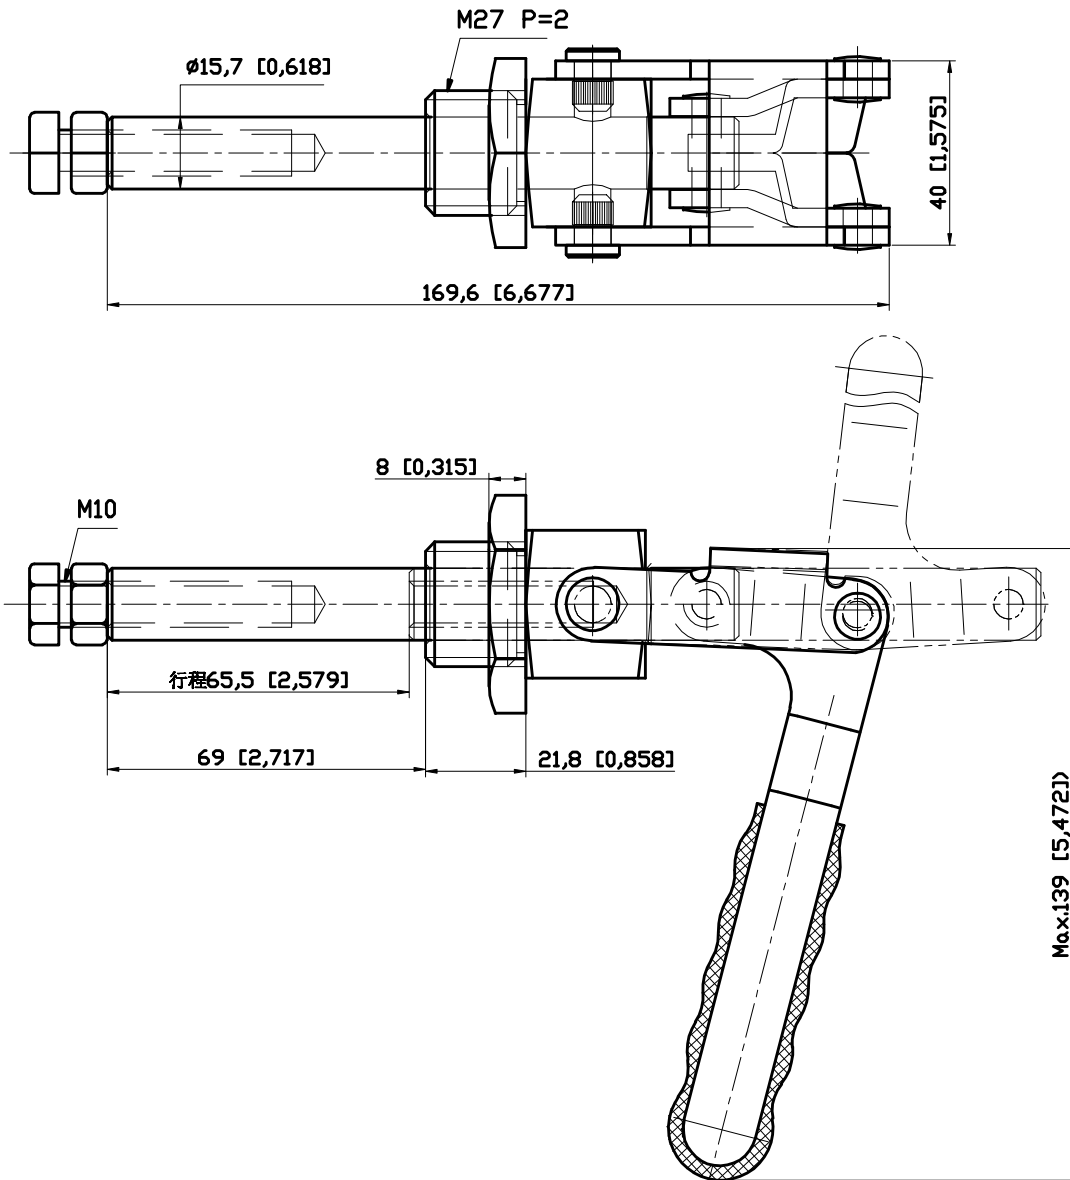

PART NUMBER: **CH-36224M**

HANDLE OPENS:180°

PLUNGER STROKE:65.5mm

SPINDLE SUPPLIED:CH-SA-105015