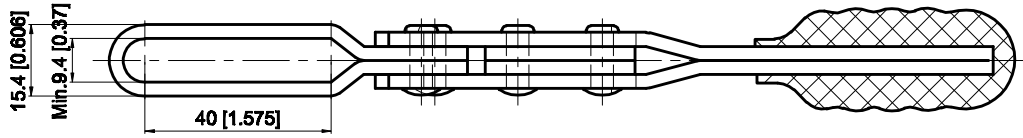

PART NUMBER: CH-2601-B

BAR OPENS:90°

HANDLE OPENS:58°

SPINDLE SUPPLIED:CH-FC-56300