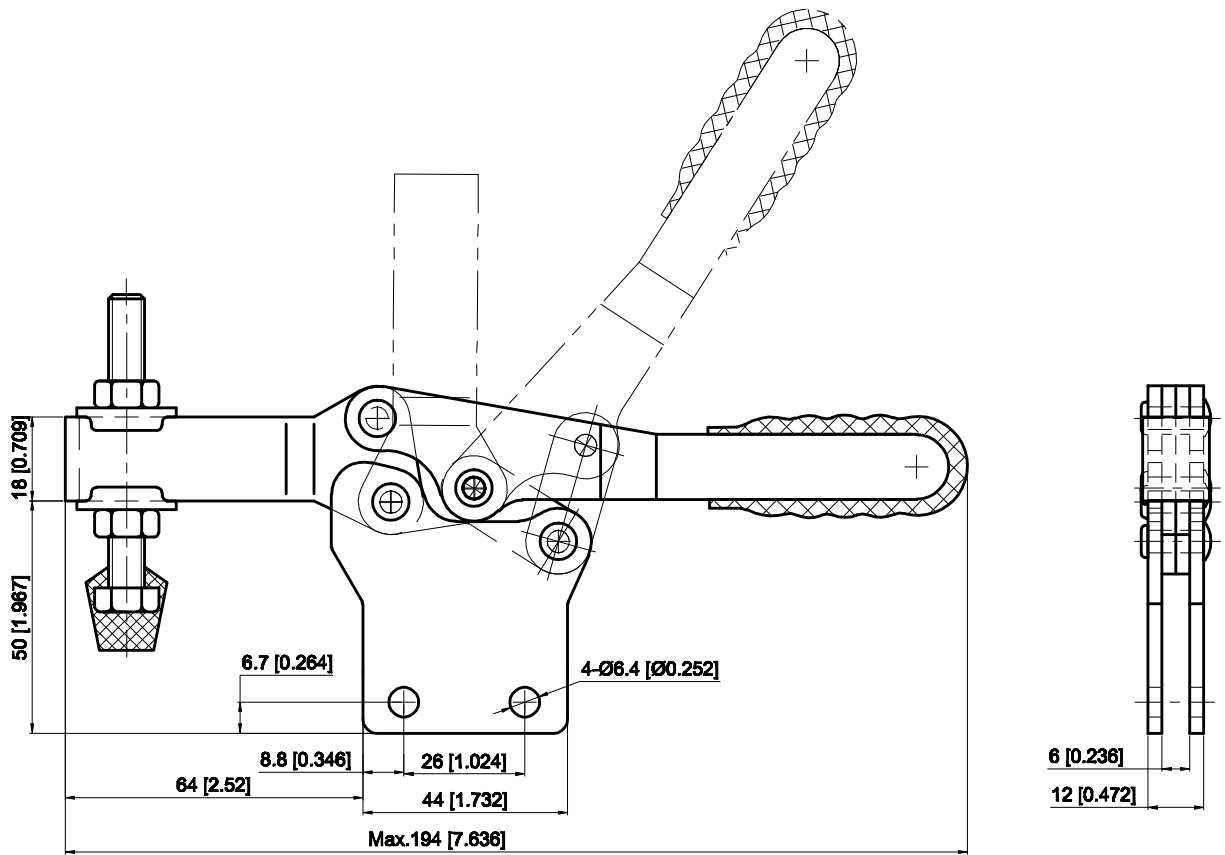

PART NUMBER: CH-2601-B

BAR OPENS:90°

HANDLE OPENS:58°

SPINDLE SUPPLIED:CH-FC-56300