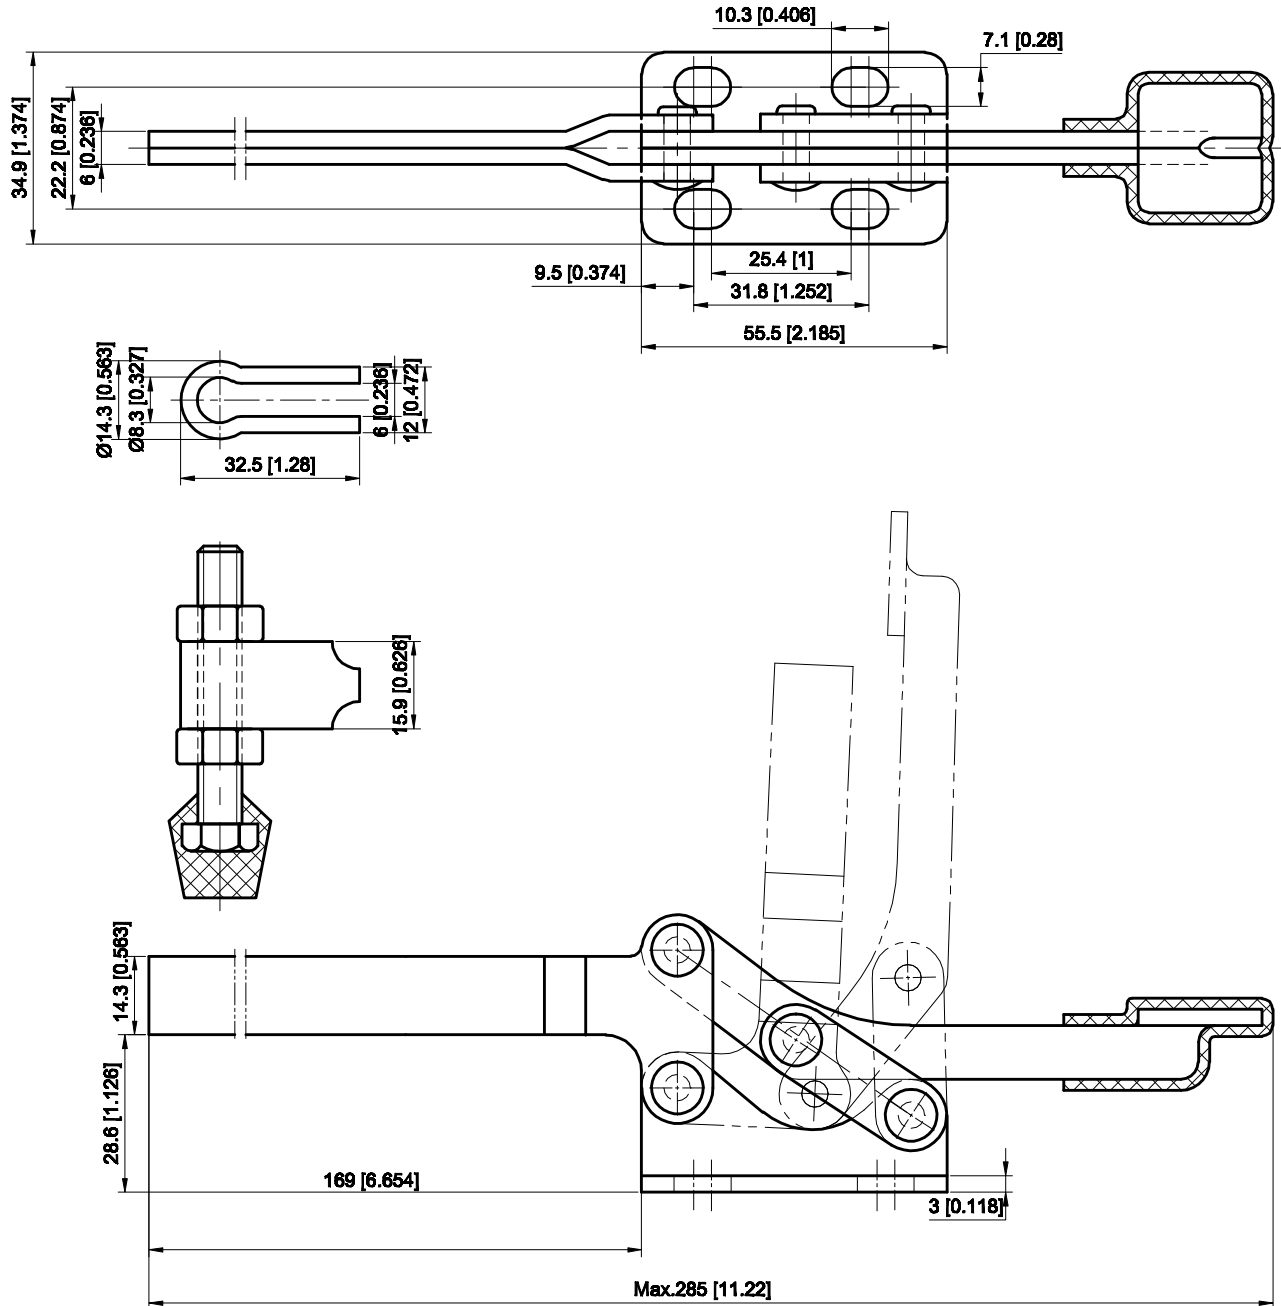

PART NUMBER: CH-22195

BAR OPENS:96°
HANDLE OPENS:88°
SPINDLE SUPPLIED:CH-FC-56212