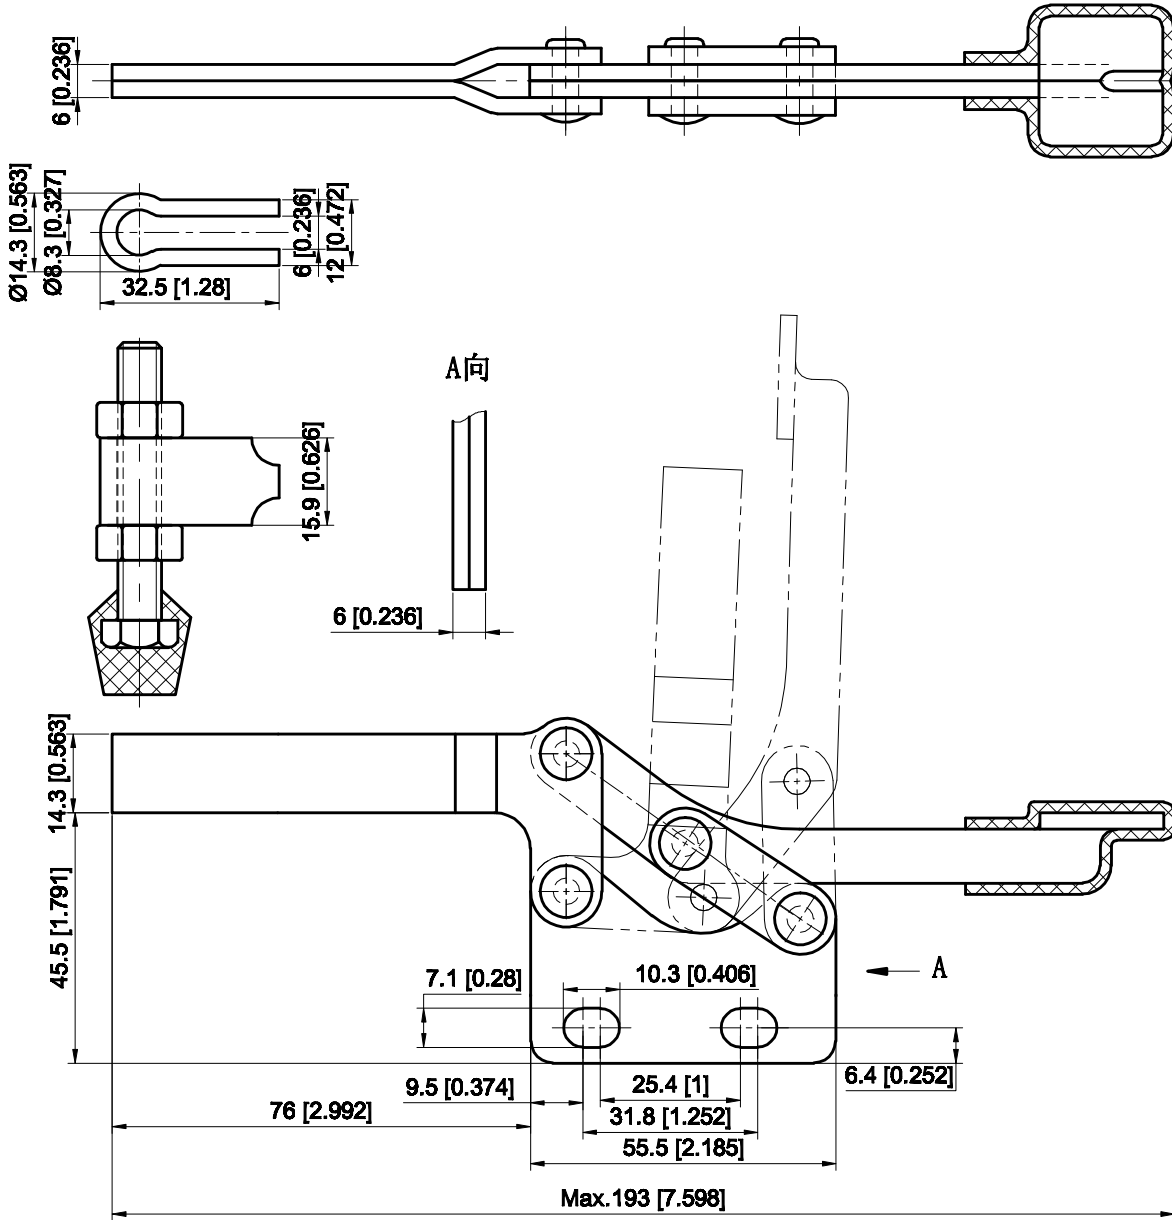

PART NUMBER: CH-22180

BAR OPENS:96°  
HANDLE OPENS:88°  
SPINDLE SUPPLIED:CH-FC-56212