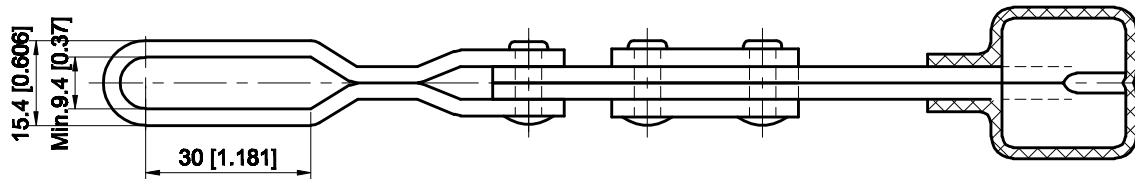

PART NUMBER: CH-22170

BAR OPENS:96°
HANDLE OPENS:88°
SPINDLE SUPPLIED:CH-FC-56212