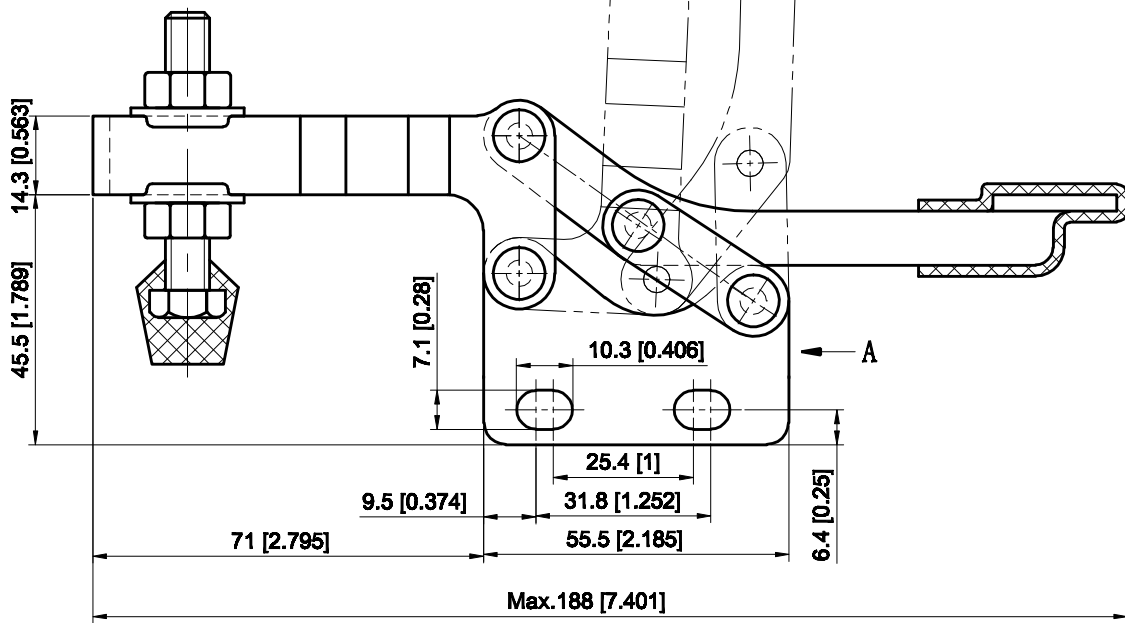

PART NUMBER: CH-22170

BAR OPENS:96°
HANDLE OPENS:88°
SPINDLE SUPPLIED:CH-FC-56212