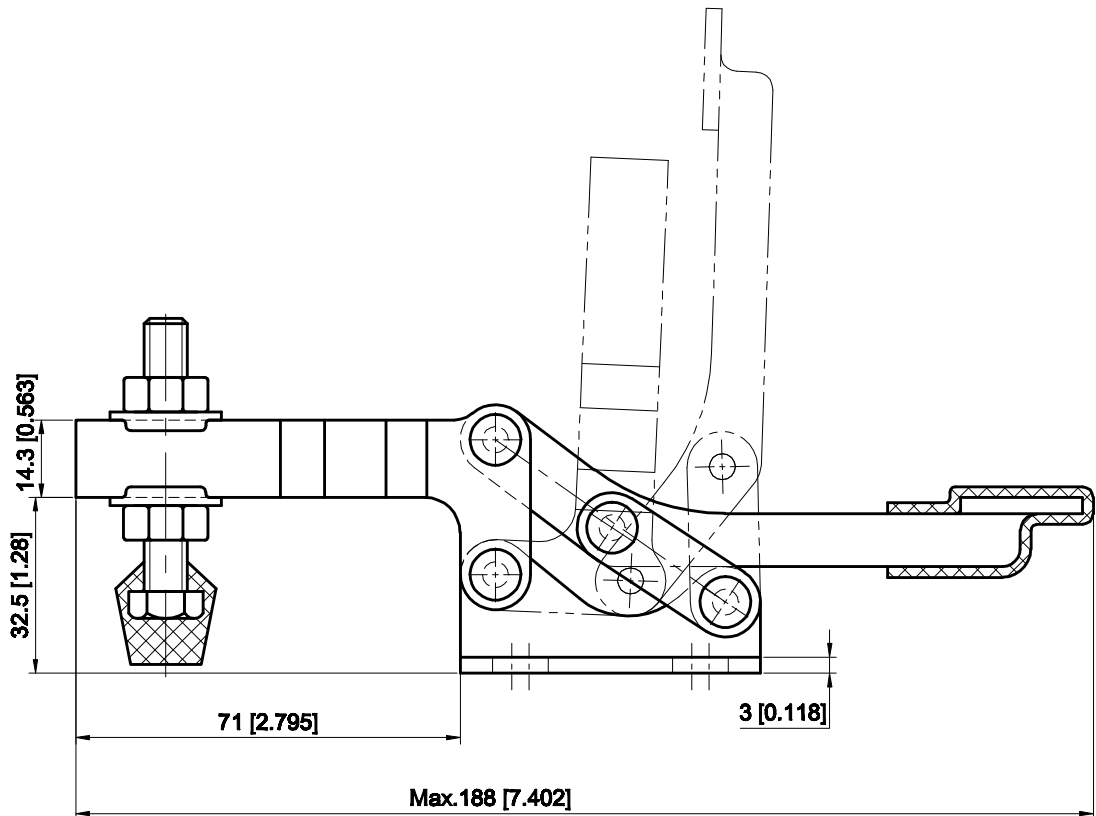

PART NUMBER: CH-22165

BAR OPENS:96°

HANDLE OPENS:88°

SPINDLE SUPPLIED:CH-FC-56212