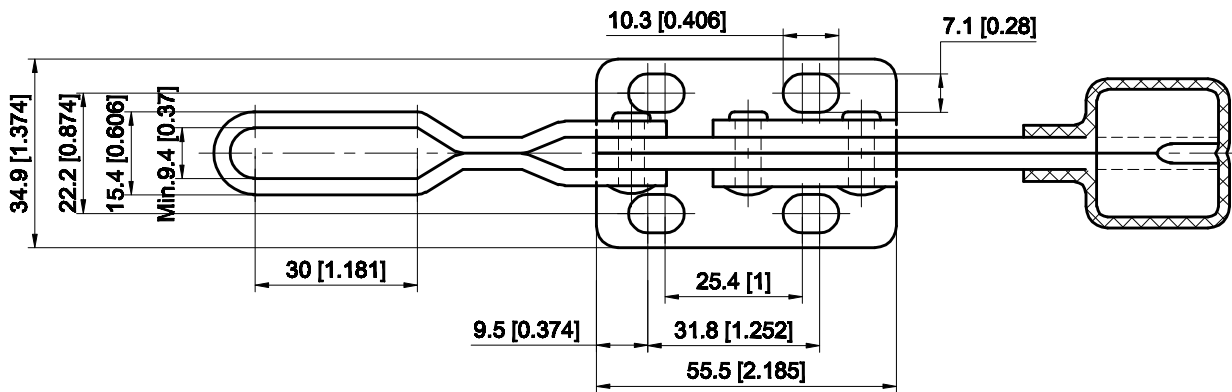

PART NUMBER: CH-22165

BAR OPENS:96°

HANDLE OPENS:88°

SPINDLE SUPPLIED:CH-FC-56212