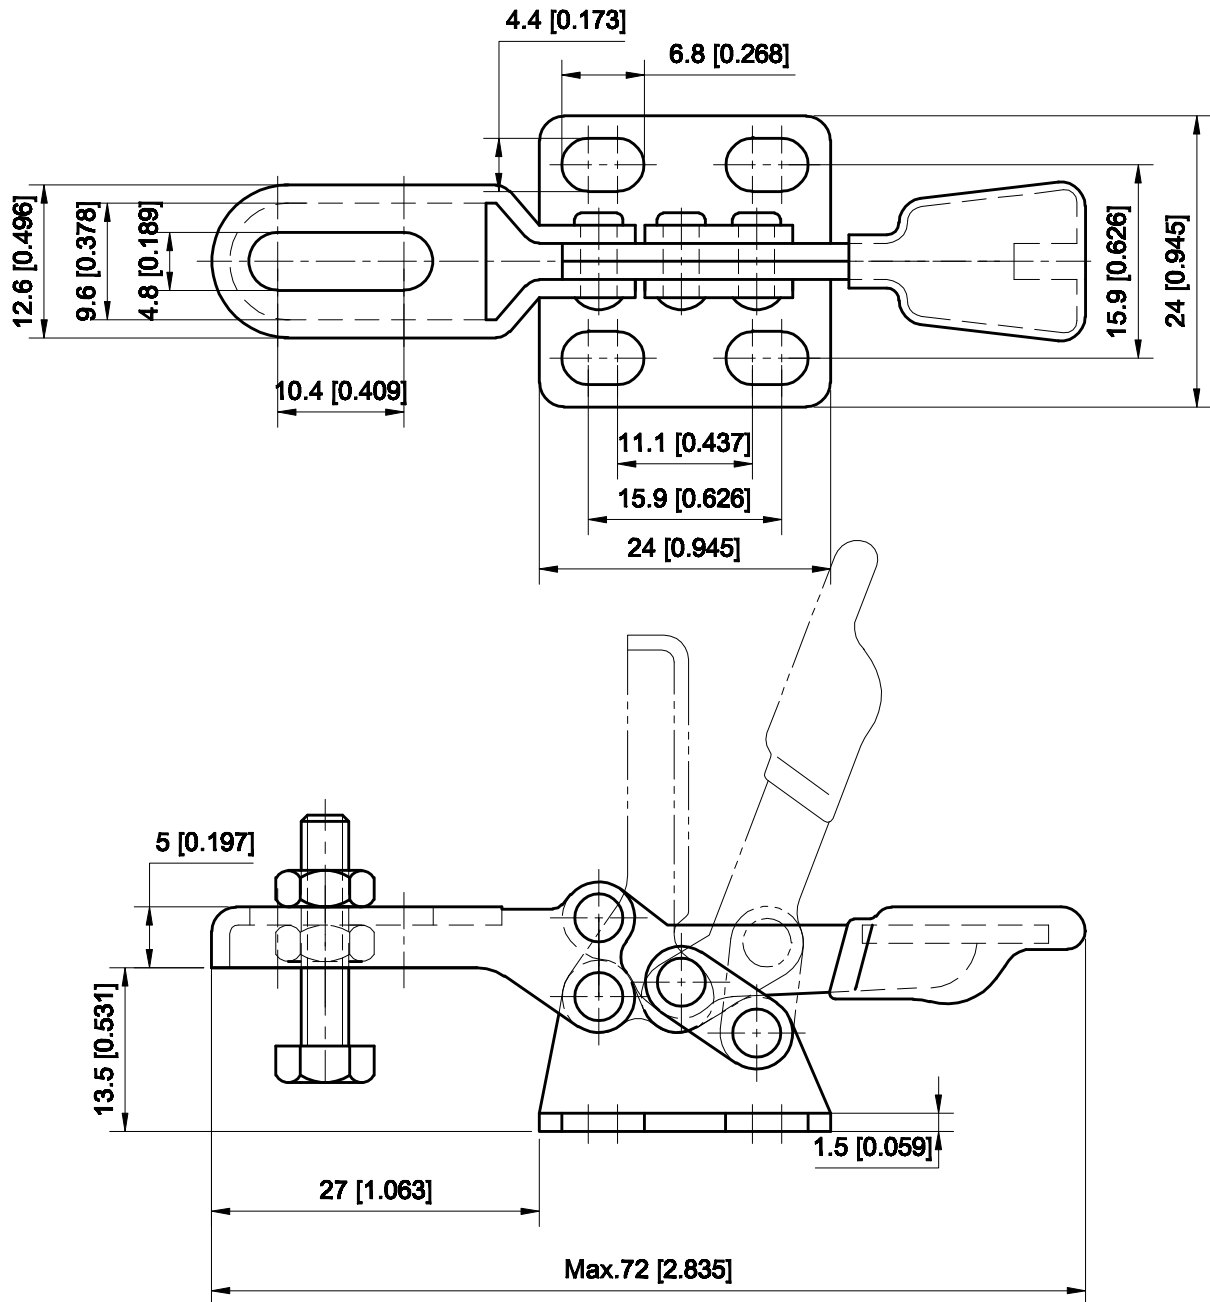

PARTNUMBER: CH-22005

BAR OPENS:90°

HANDLE OPENS:60°

SPINDLE SUPPLIED:CH-SA-08034