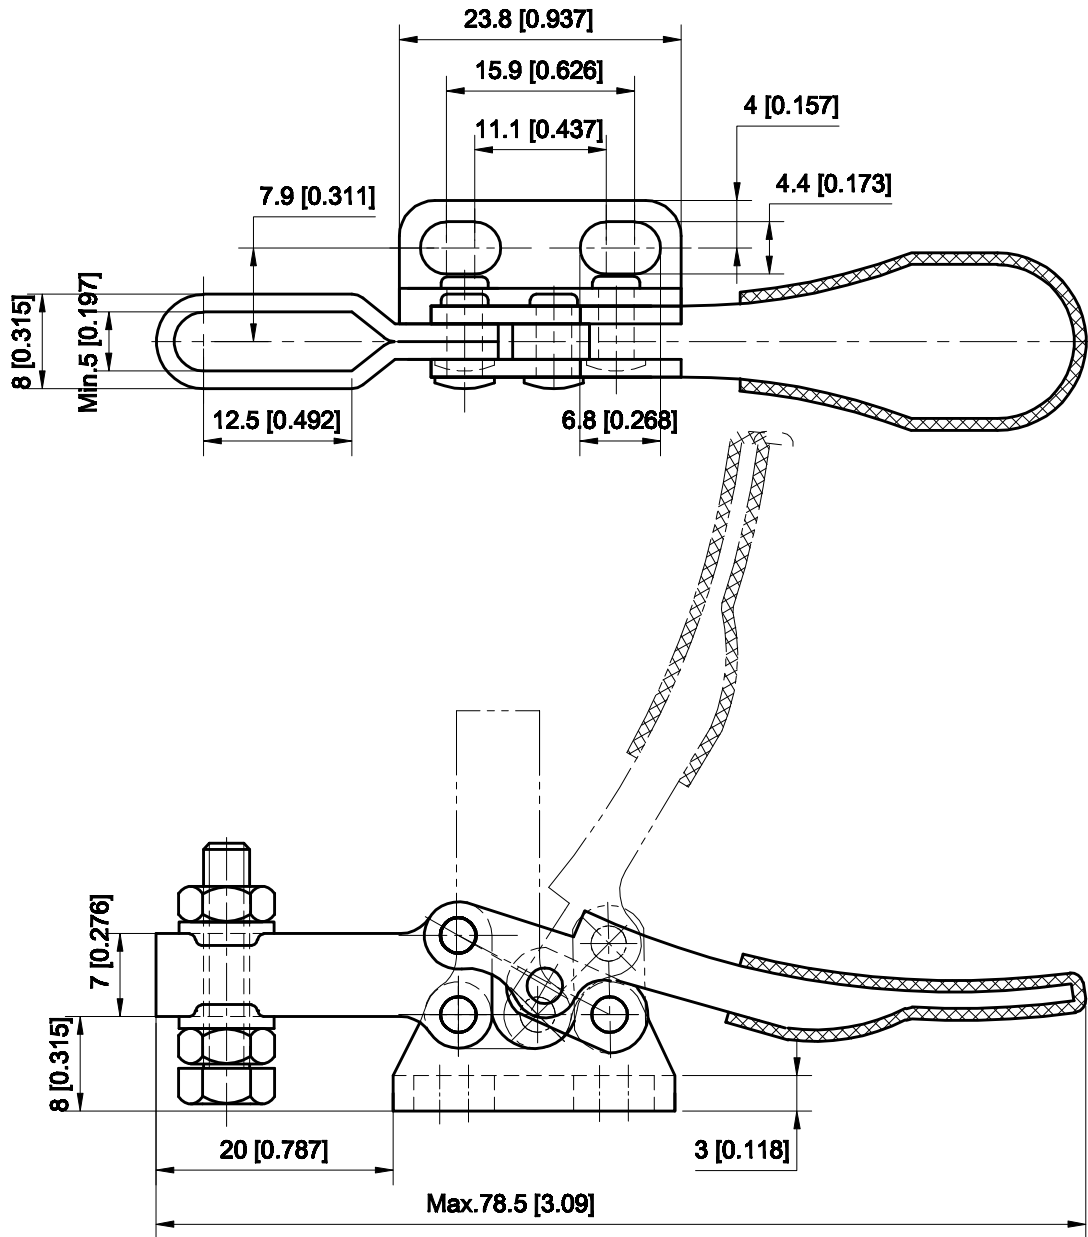

PART NUMBER: CH-201-R

BAR OPENS: 90°

HANDLE OPENS: 80°

SPINDLE SUPPLIED: CH-SA-08034