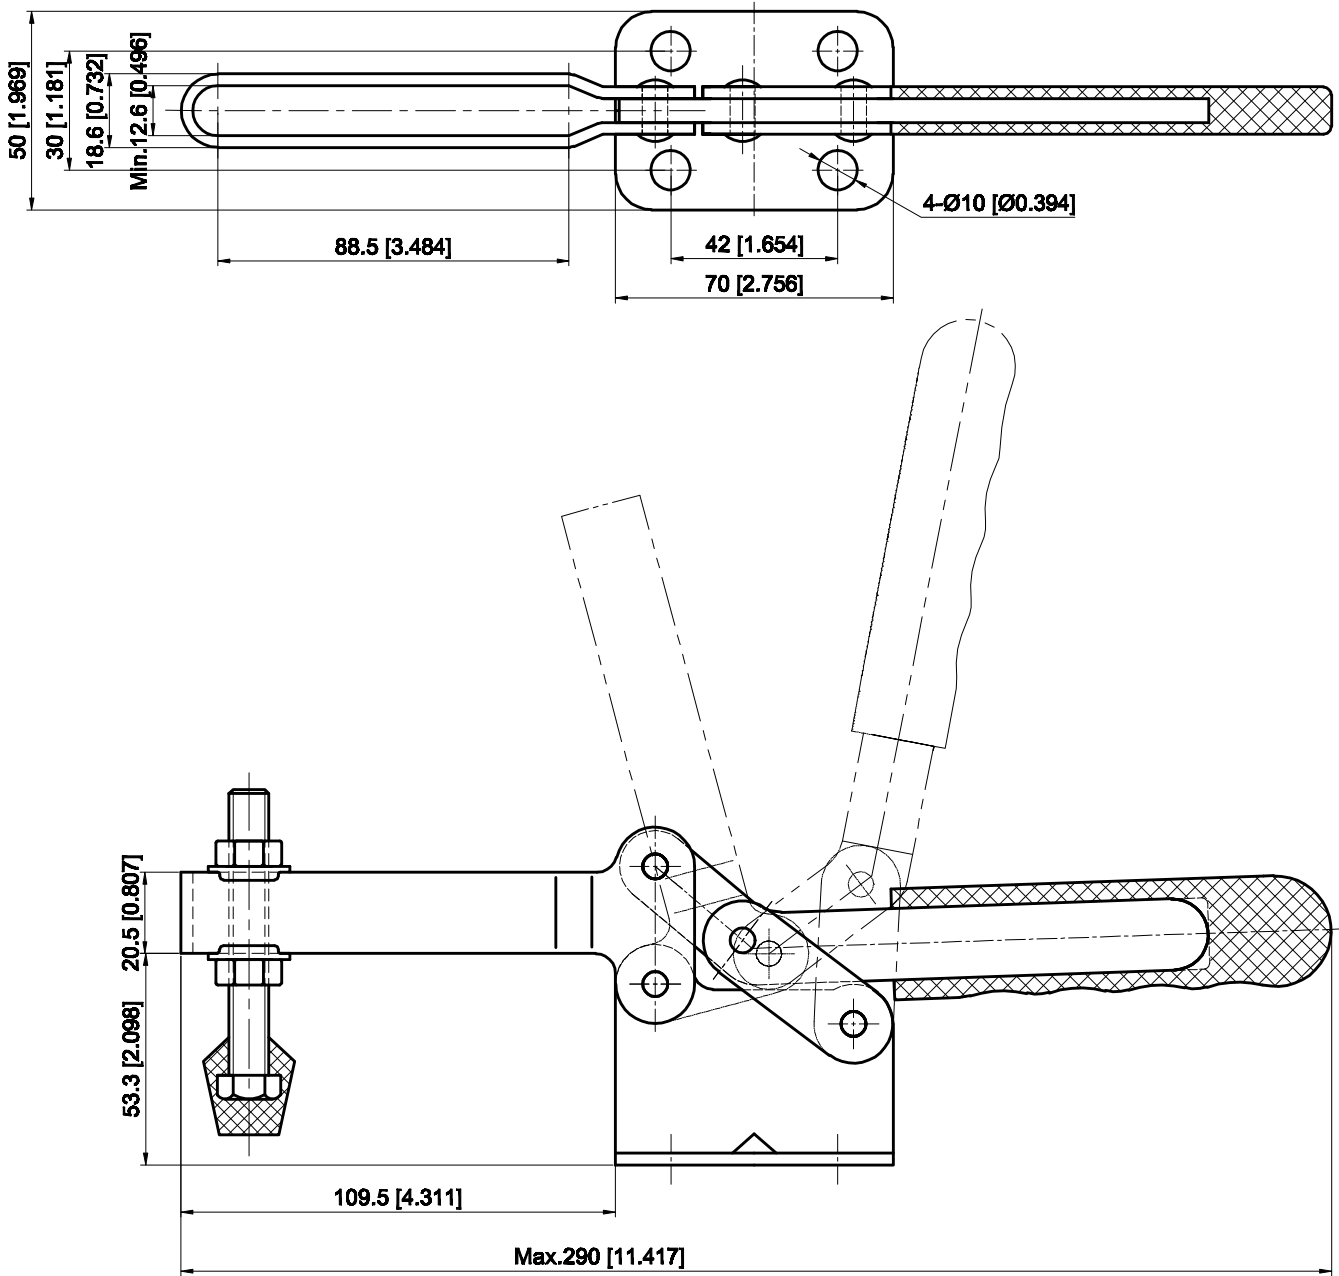

PART NUMBER: CH-200-WL

BAR OPENS:75°

HANDLE OPENS:77°

SPINDLE SUPPLIED:CH-FC-38312