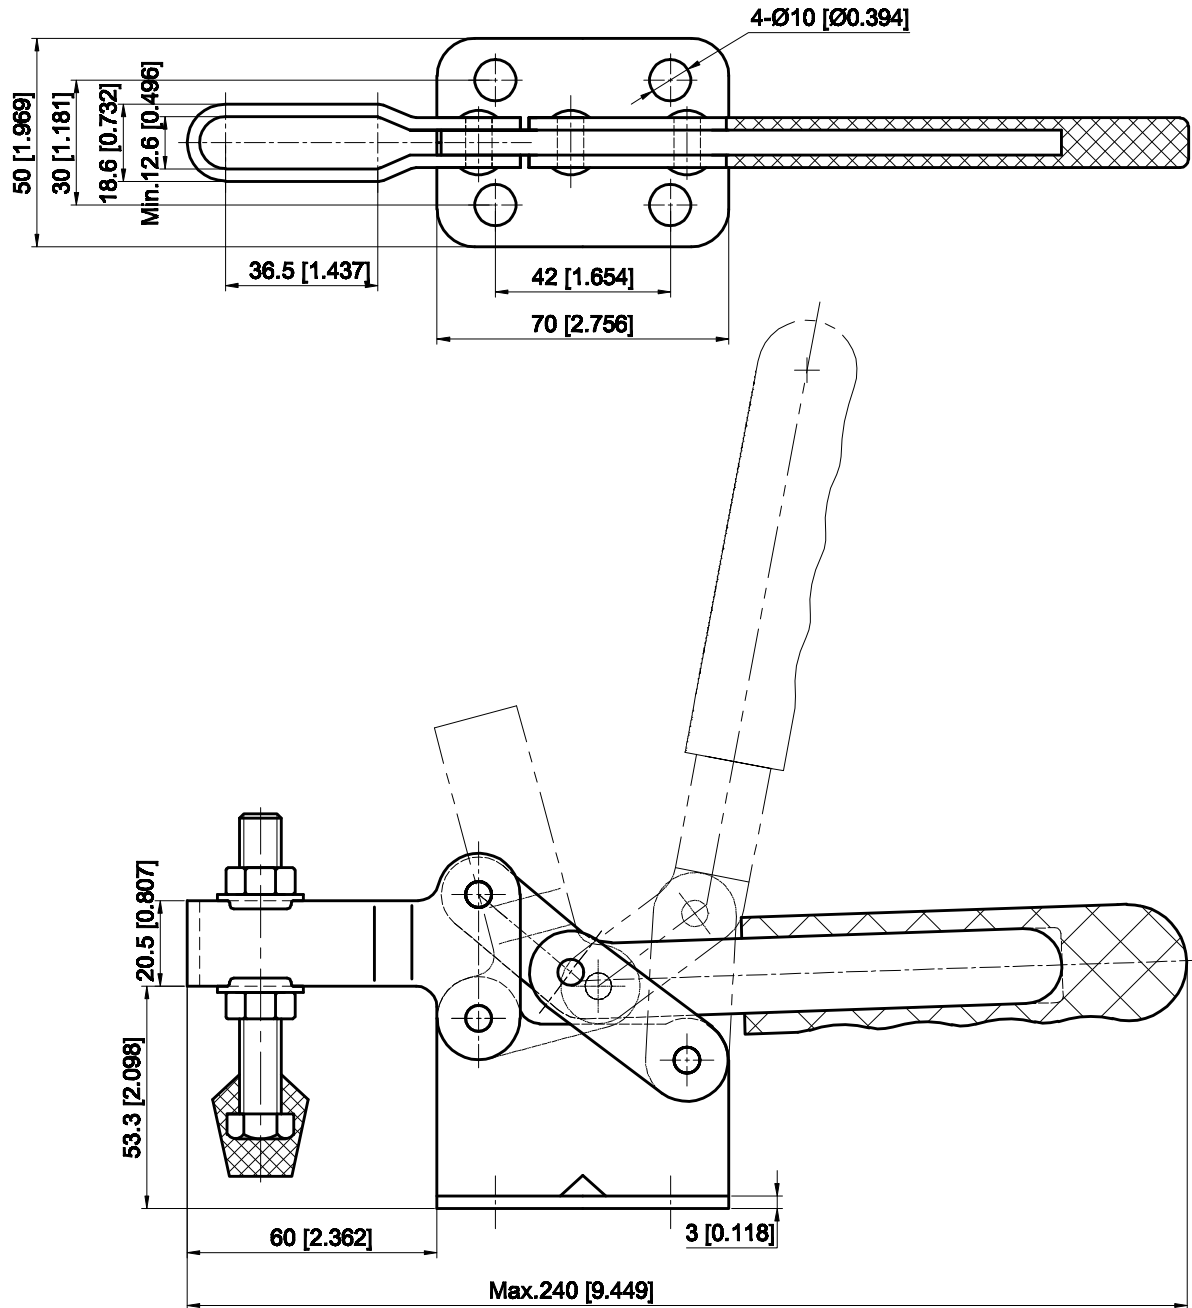

PART NUMBER: CH-200-W

BAR OPENS:75°

HANDLE OPENS:77°

SPINDLE SUPPLIED:CH-FC-38312