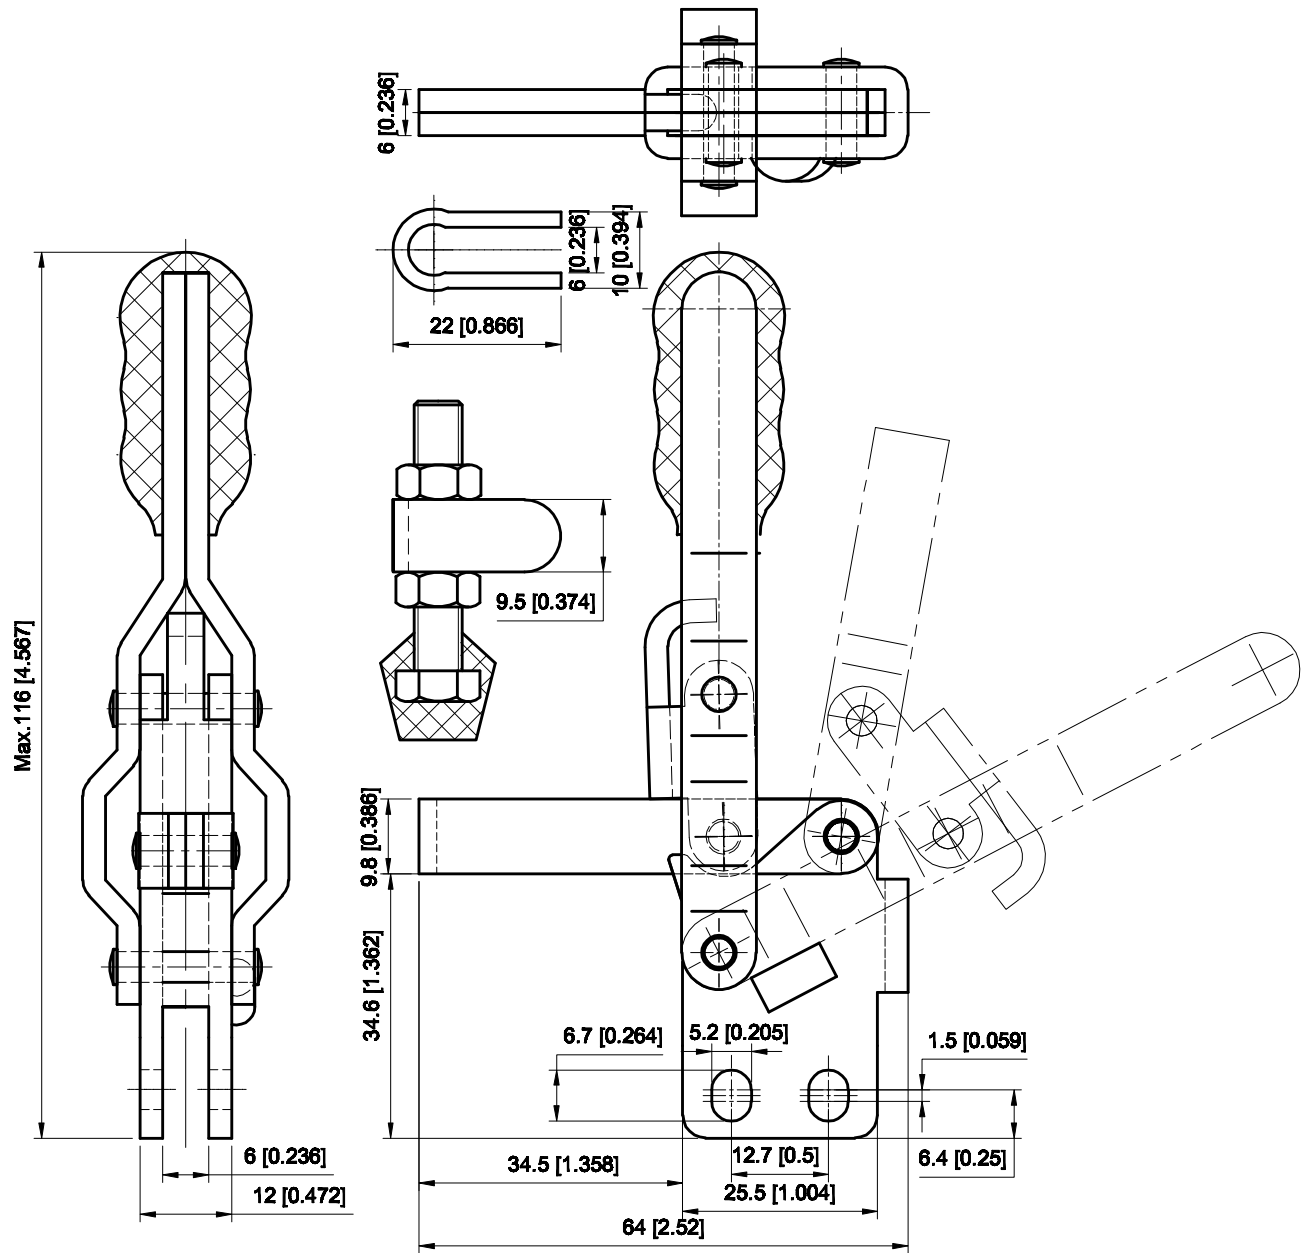

PART NUMBER: CH-12065

BAR OPENS:100°

HANDLE OPENS:60°

SPINDLE SUPPLIED:CH-FC-14134