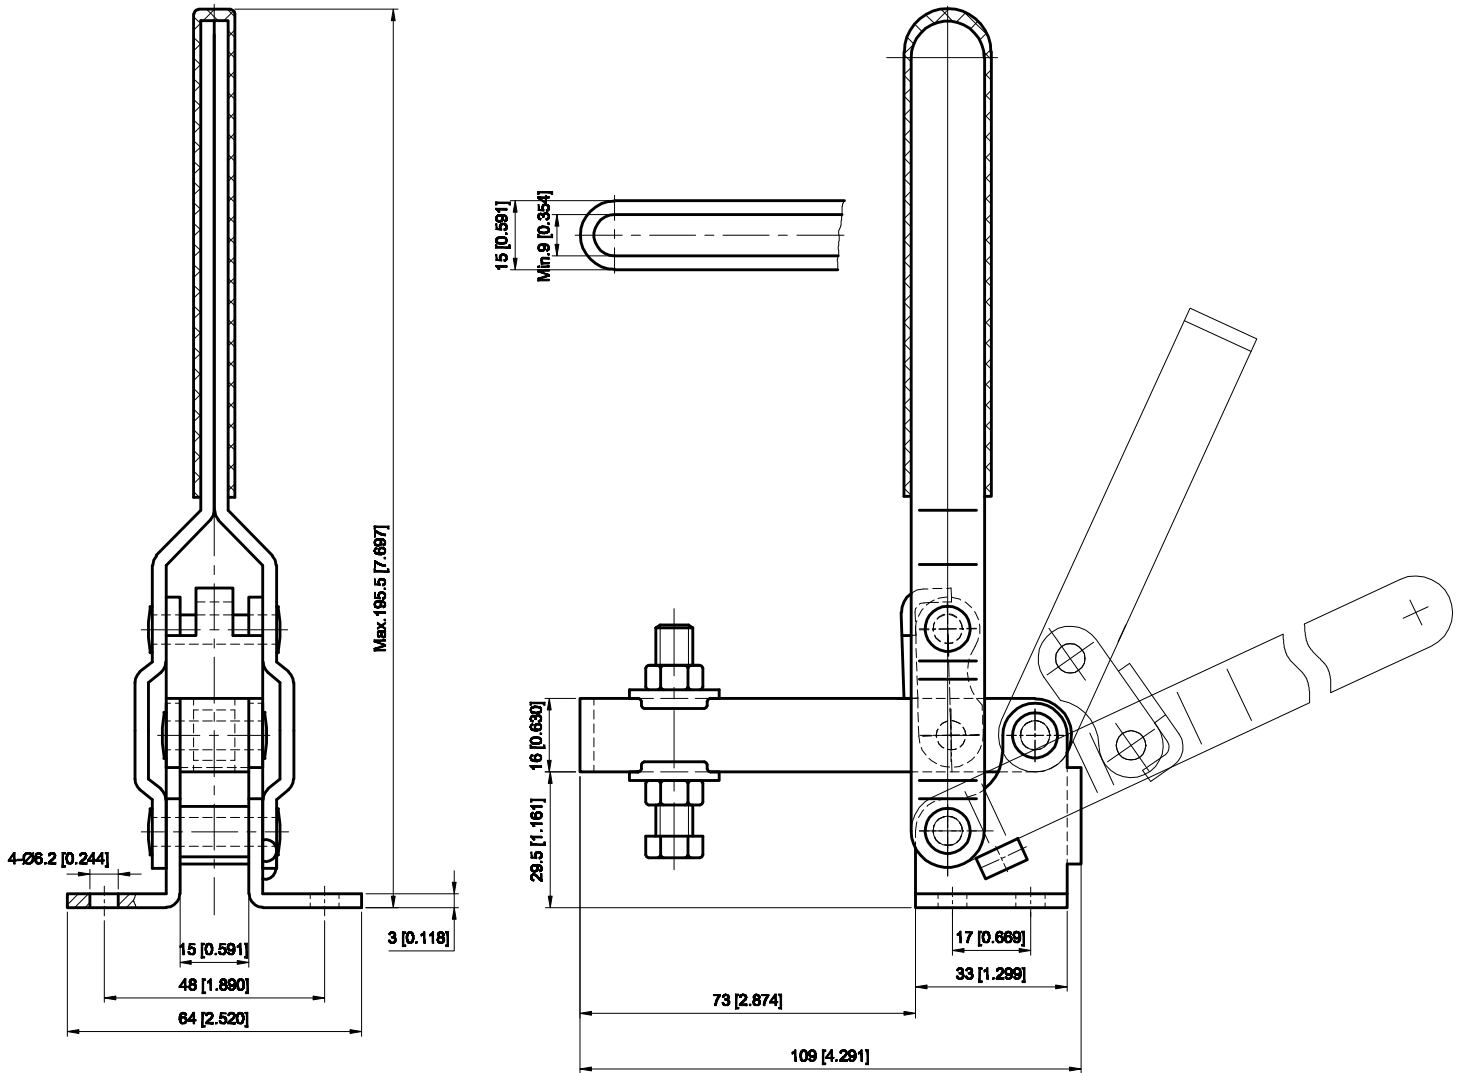

PART NUMBER: CH-11412

BAR OPENS: 110°

HANDLE OPENS: 64°

SPINDLE SUPPLIED: CH-SA-085012