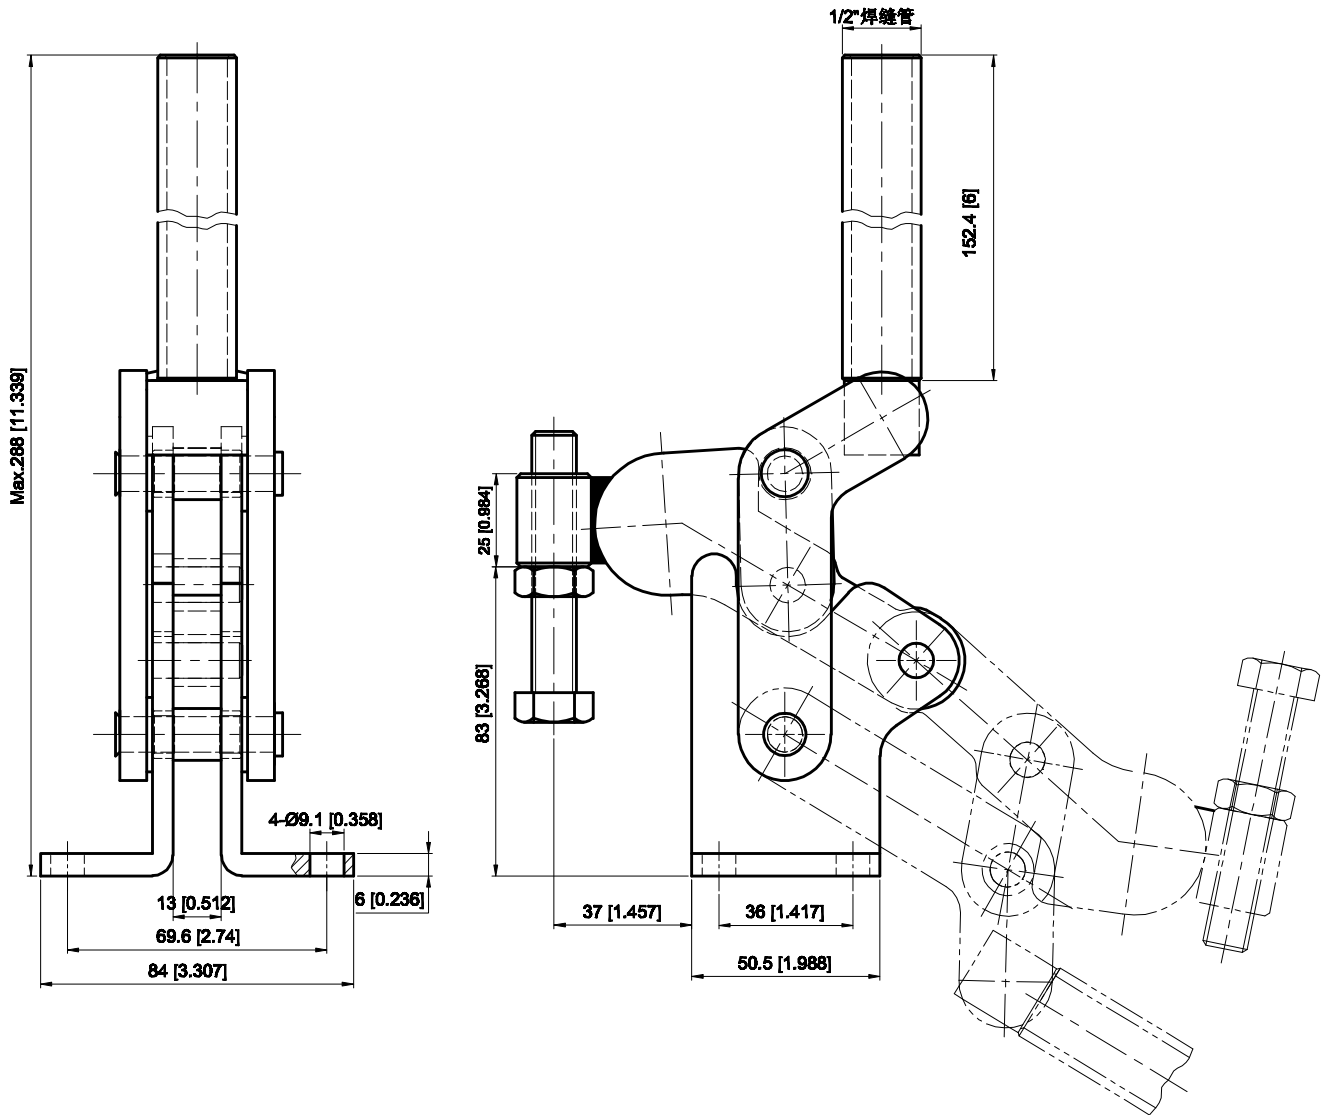

PART NUMBER: CH-101-KF

BAR OPENS:190°  
HANDLE OPENS:120°  
SPINDLE SUPPLIED:CH-SA-128017