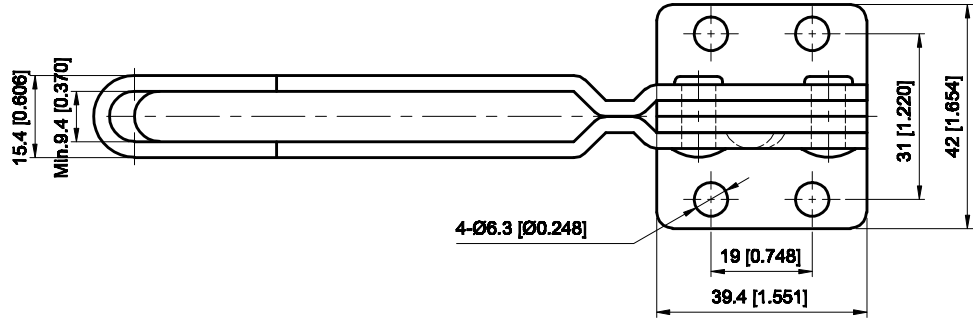

PART NUMBER: CH-101-ED

BAR OPENS:100°
HANDLE OPENS:60°
SPINDLE SUPPLIED:CH-FC-56212