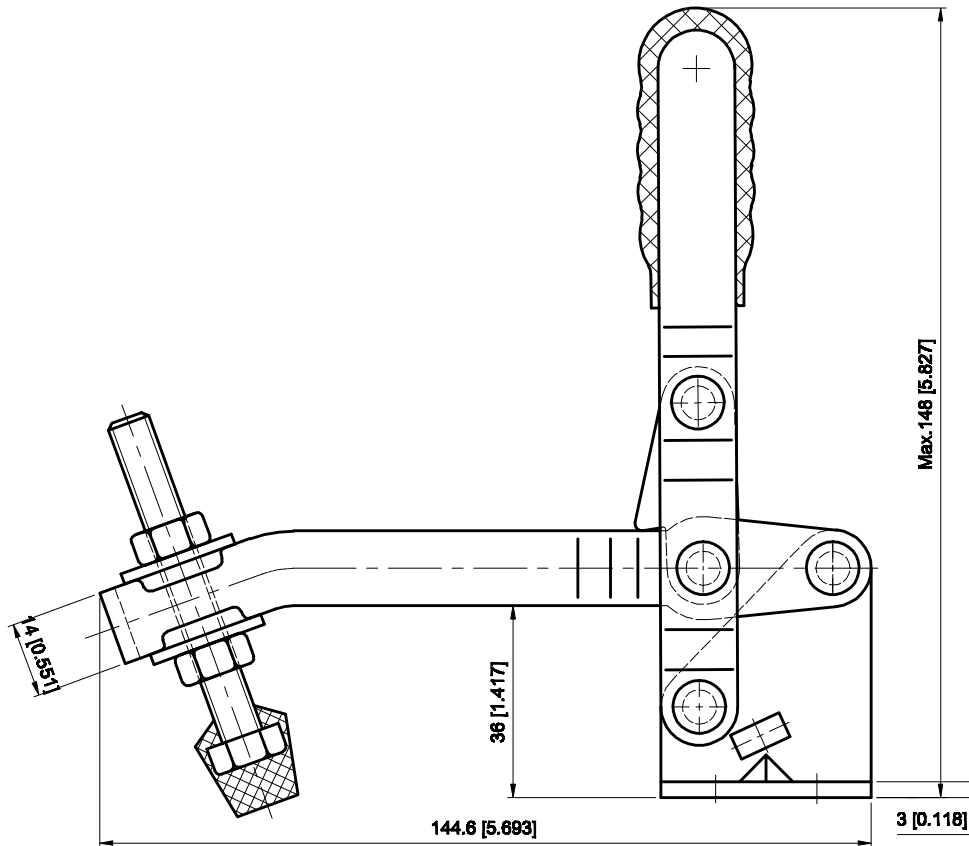

PART NUMBER: CH-101-ED

BAR OPENS:100°
HANDLE OPENS:60°
SPINDLE SUPPLIED:CH-FC-56212