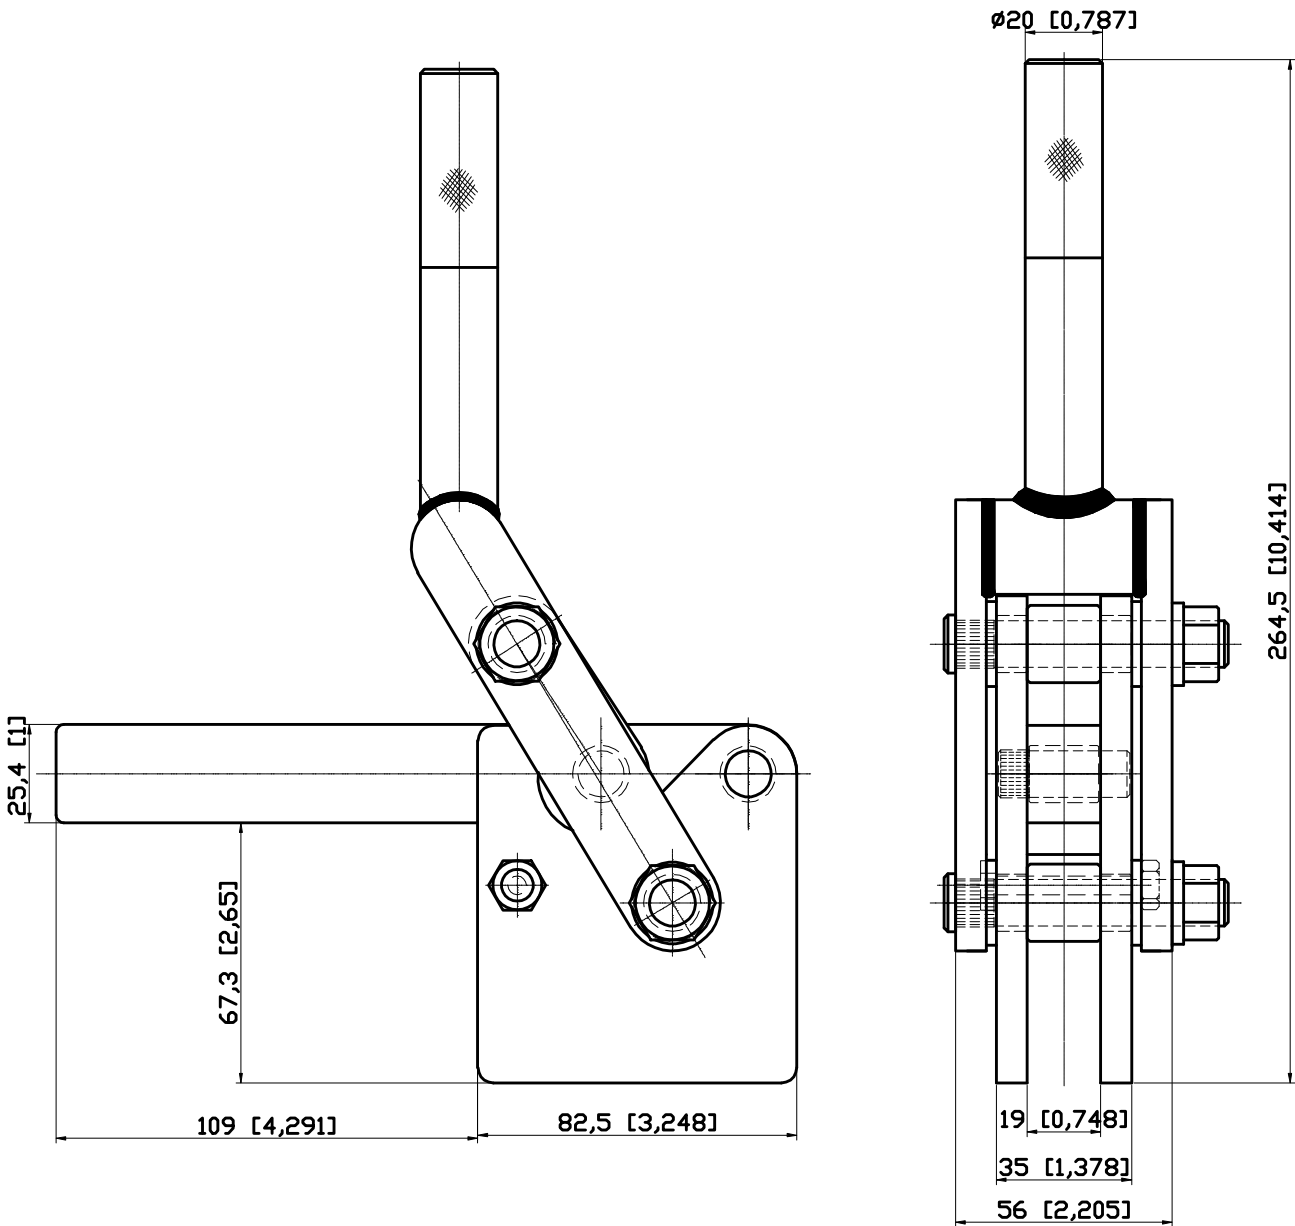

PART NUMBER: CH-75048

HANDLE OPENS 125°
BAR OPENS 190°