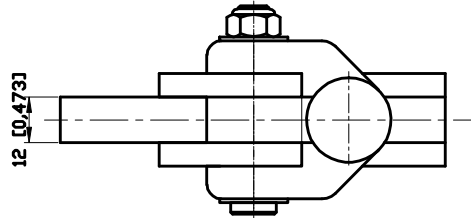

PART NUMBER: CH-71215

HANDLE OPENS 130°  
BAR OPENS 195°