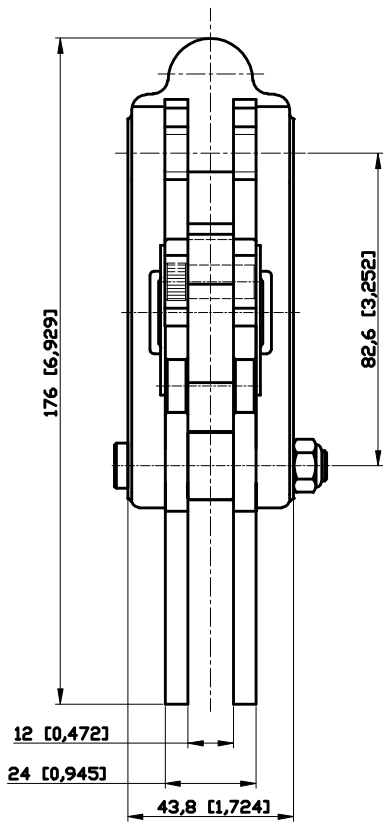

PART NUMBER: CH-71215

HANDLE OPENS 130°  
BAR OPENS 195°