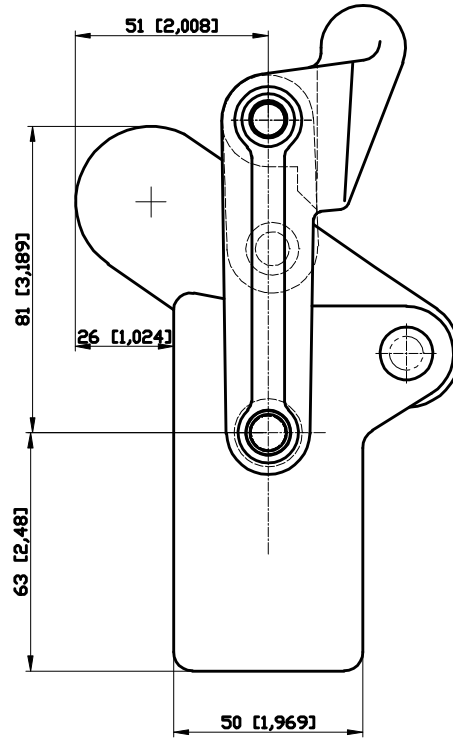

PART NUMBER: CH-71215

HANDLE OPENS 130°  
BAR OPENS 195°