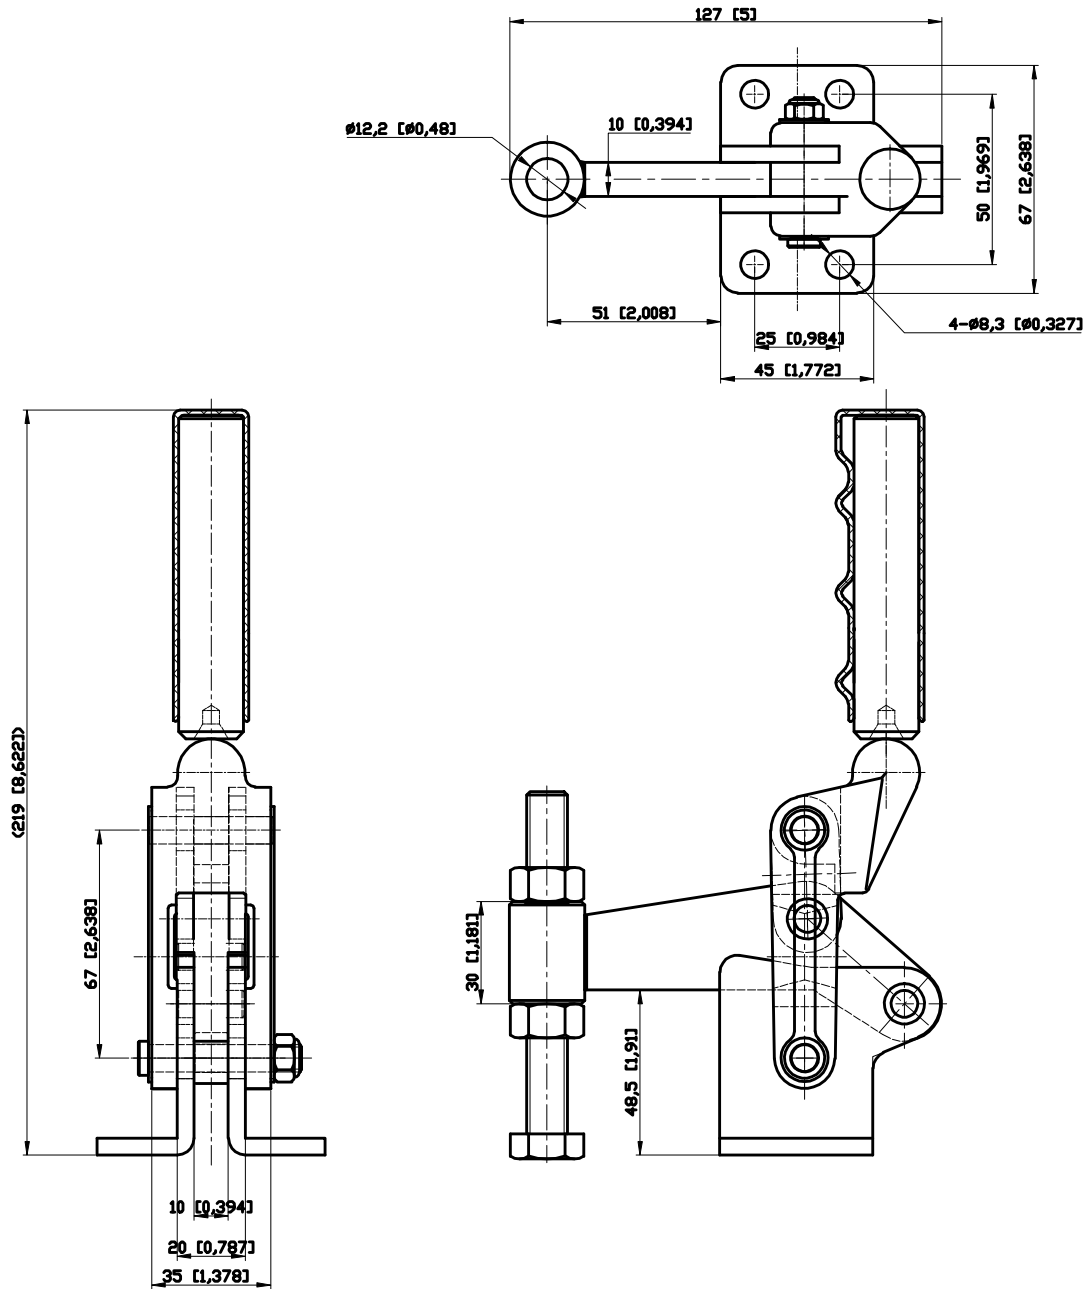

PART NUMBER: CH-70725

HANDLE OPENS 120°

BAR OPENS 180°

SPINDLE SUPPLIED: CH-SA-1210017