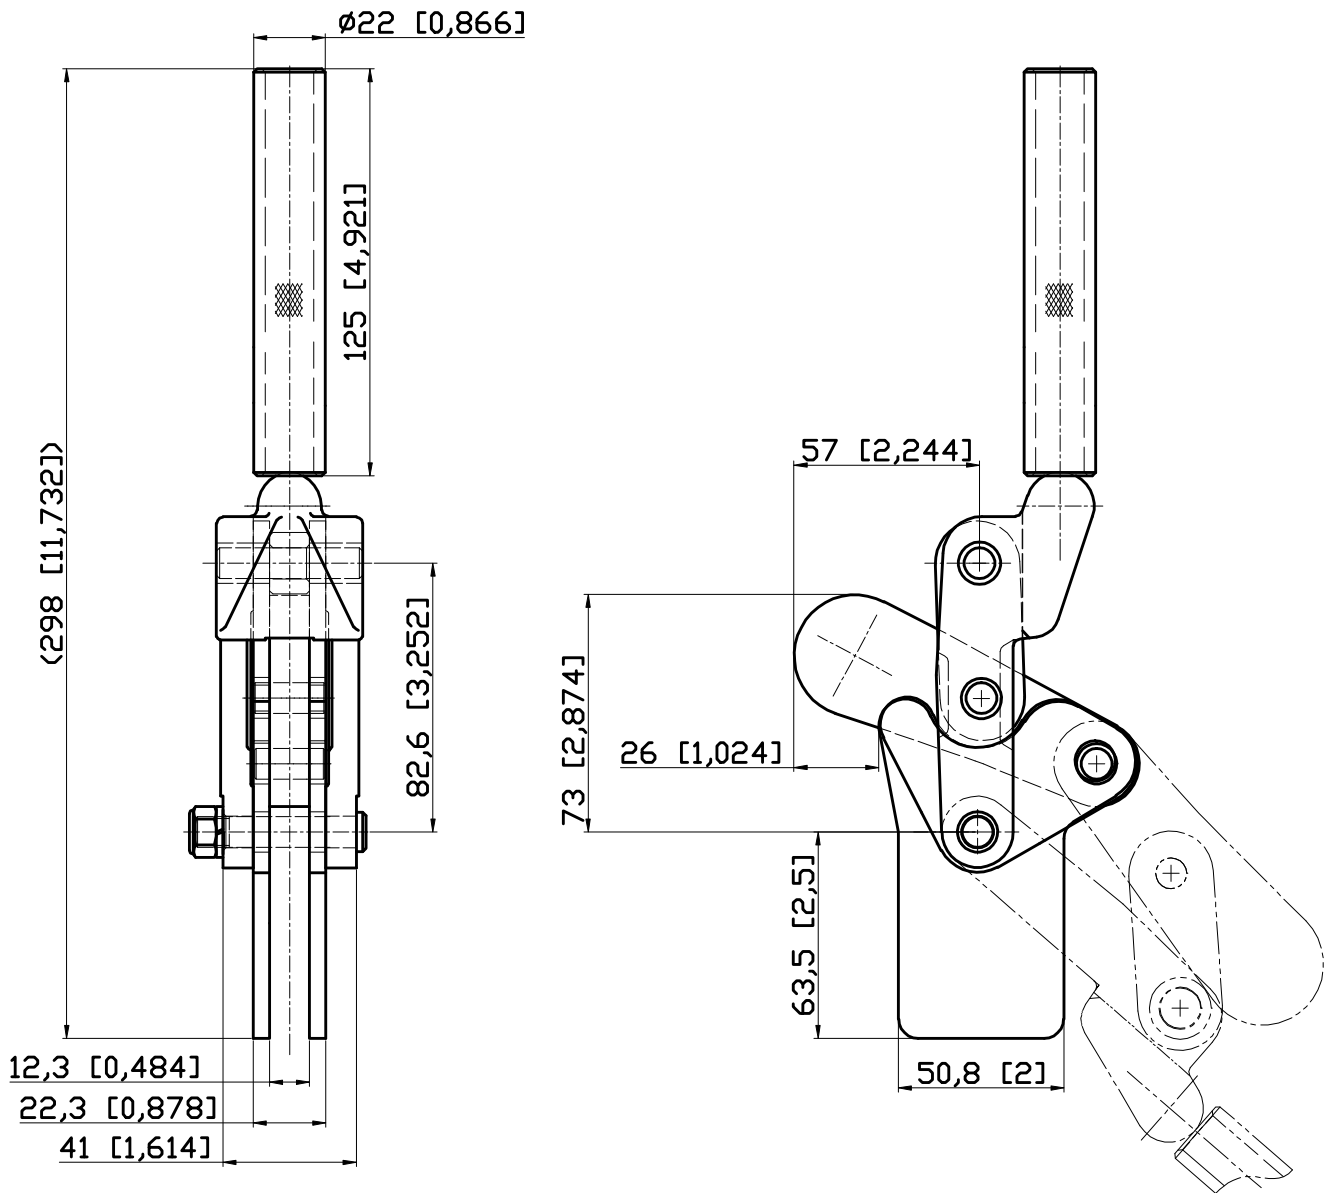

PART NUMBER: CH-70515

HANDLE OPENS 130°  
BAR OPENS 206°