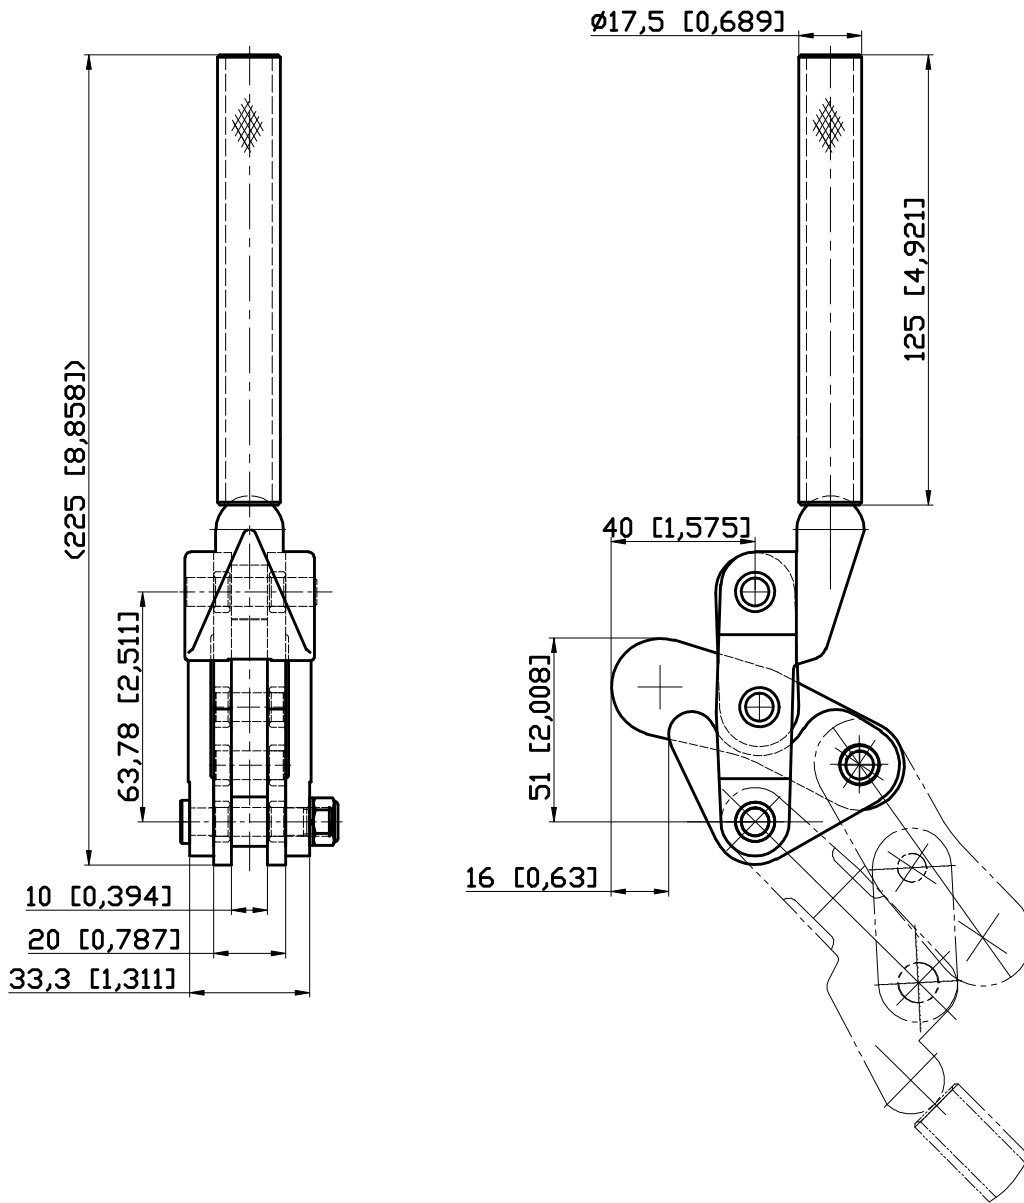

PART NUMBER: CH-70305

HANDLE OPENS 134°  
BAR OPENS 214°