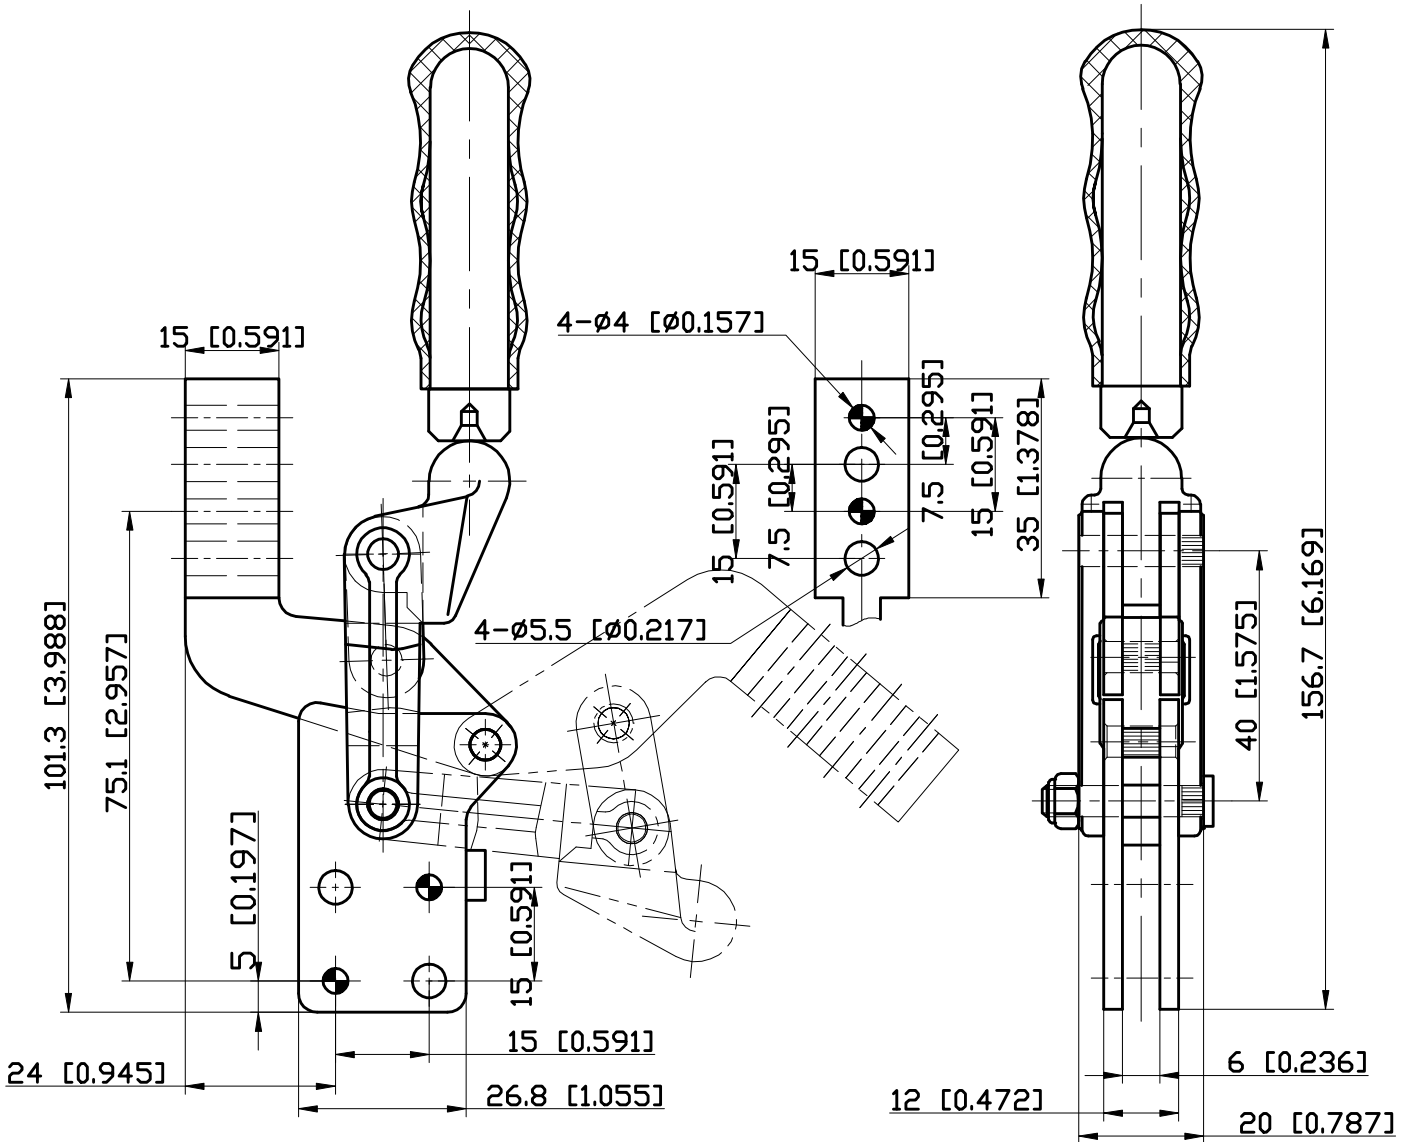

PART NUMBER: CH-70200B

HANDLE OPENS 92°

BAR OPENS 130°