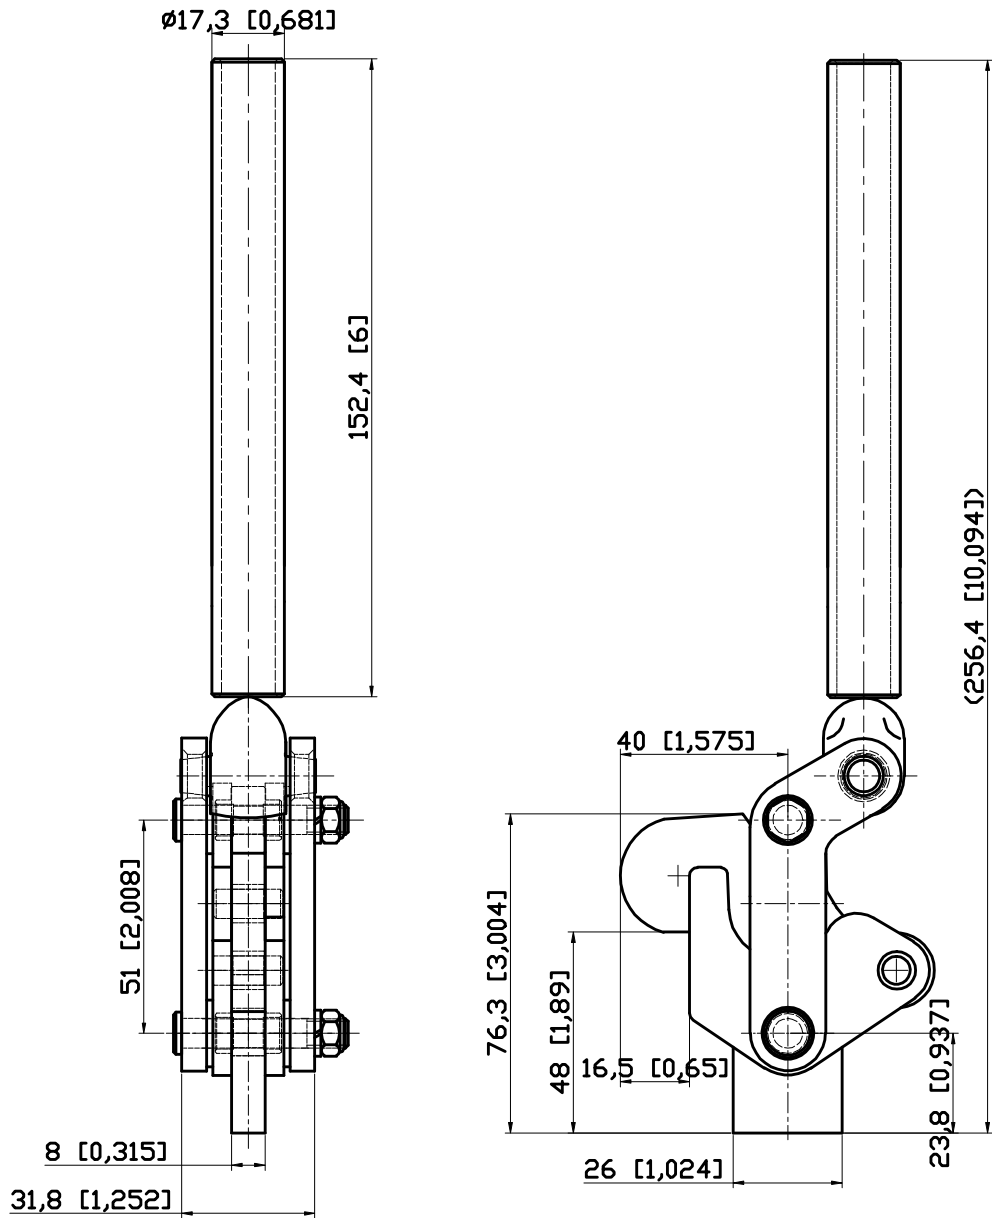

PART NUMBER: CH-702-C

HANDLE OPENS 123°
BAR OPENS 194°