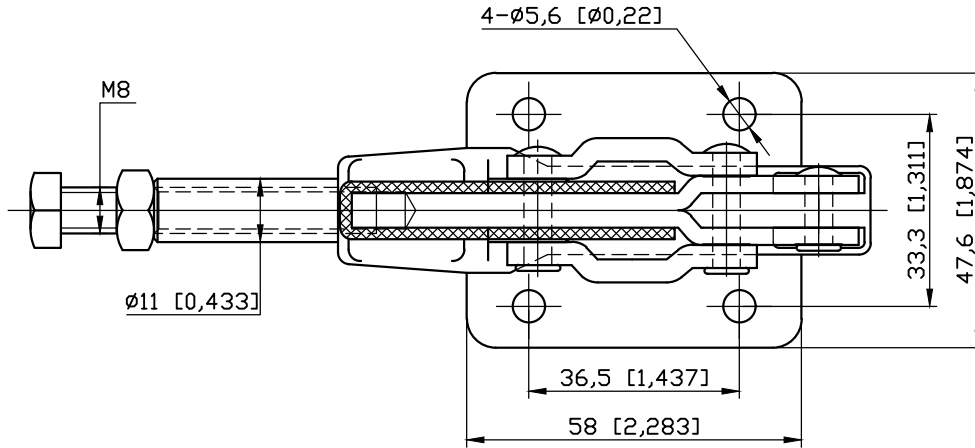

PART NUMBER: CH-36003M

HANDLE OPENS 180°
PLUNGER STROKE 31.8mm
SPINDLE SUPPLIED:CH-SA-085012