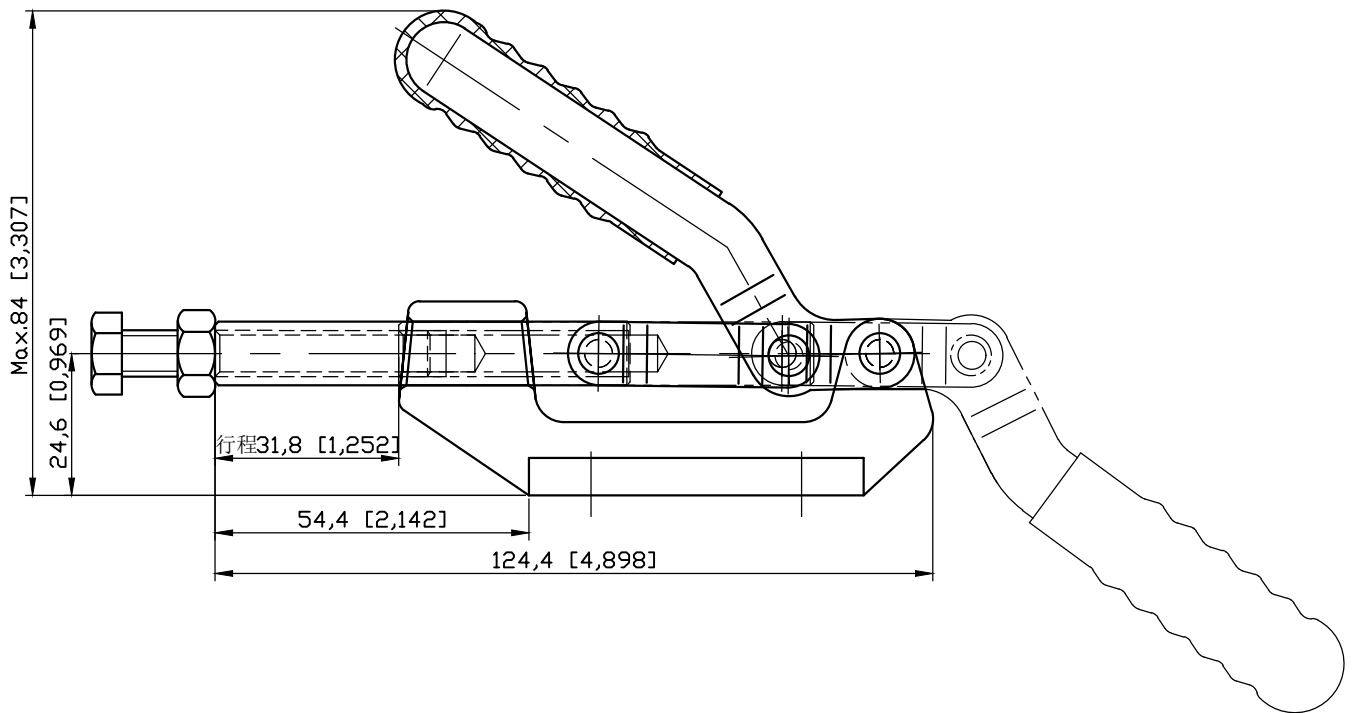

PART NUMBER: CH-36003M

HANDLE OPENS 180°
PLUNGER STROKE 31.8mm
SPINDLE SUPPLIED:CH-SA-085012