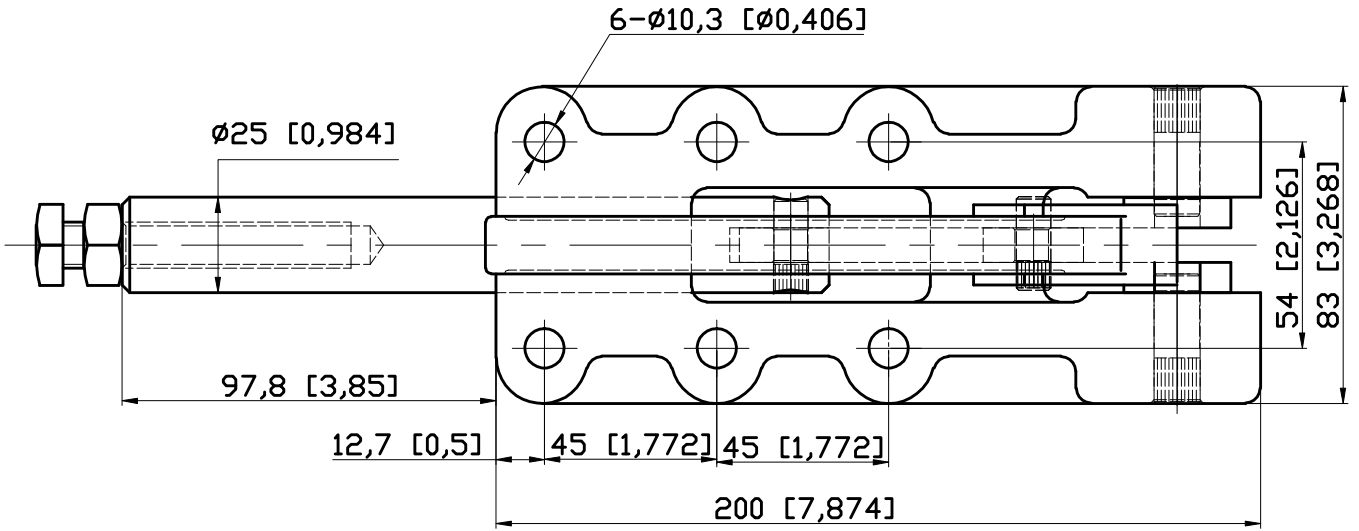

PART NUMBER: CH-32500

HANDLE OPENS 185°
PLUNGER STROKE 75mm
SPINDLE SUPPLIED:CH-SA-127517