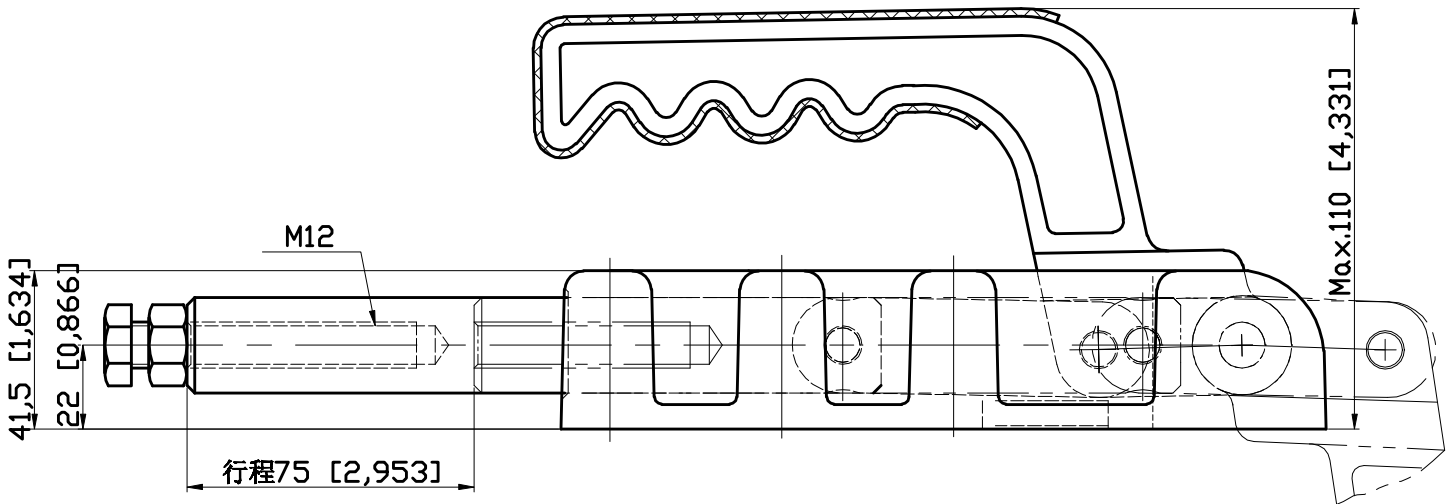

PART NUMBER: CH-32500

HANDLE OPENS 185°
PLUNGER STROKE 75mm
SPINDLE SUPPLIED:CH-SA-127517