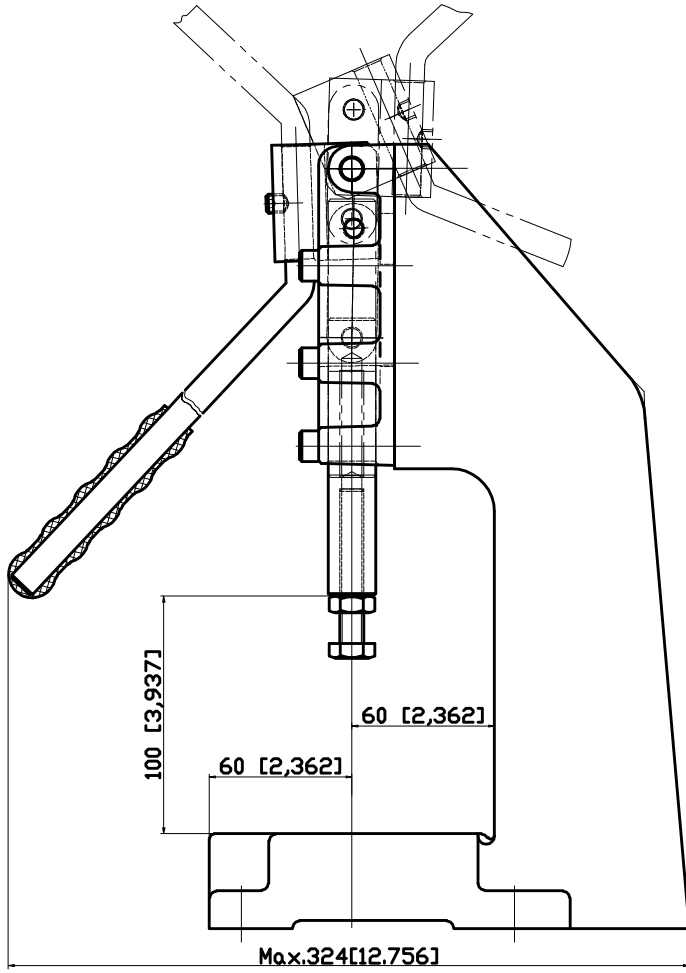

PART NUMBER: CH-31200PR

HANDLE OPENS 185°  
PLUNGER STROKE 50mm  
SPINDLE SUPPLIED: CH-SA-107515