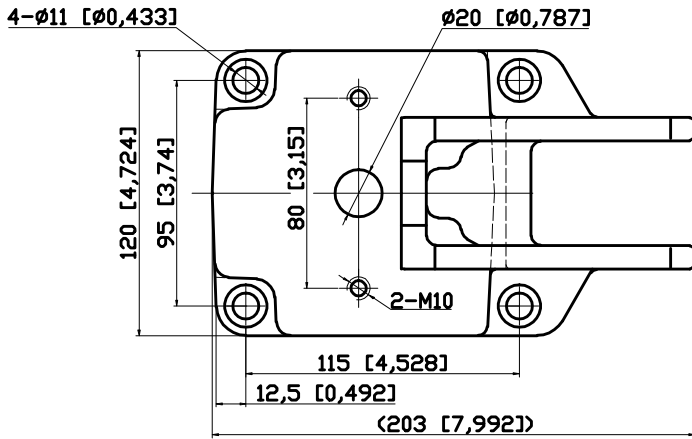

PART NUMBER: CH-31200PR

HANDLE OPENS 185°  
PLUNGER STROKE 50mm  
SPINDLE SUPPLIED: CH-SA-107515