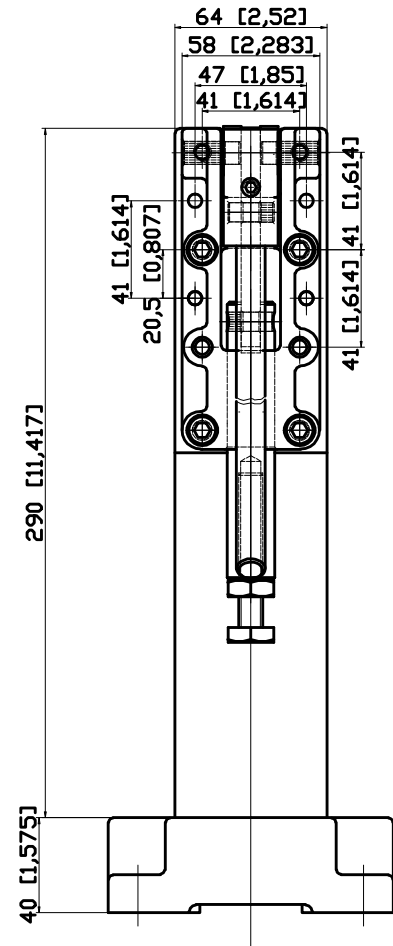

PART NUMBER: CH-31200PR

HANDLE OPENS 185°  
PLUNGER STROKE 50mm  
SPINDLE SUPPLIED: CH-SA-107515