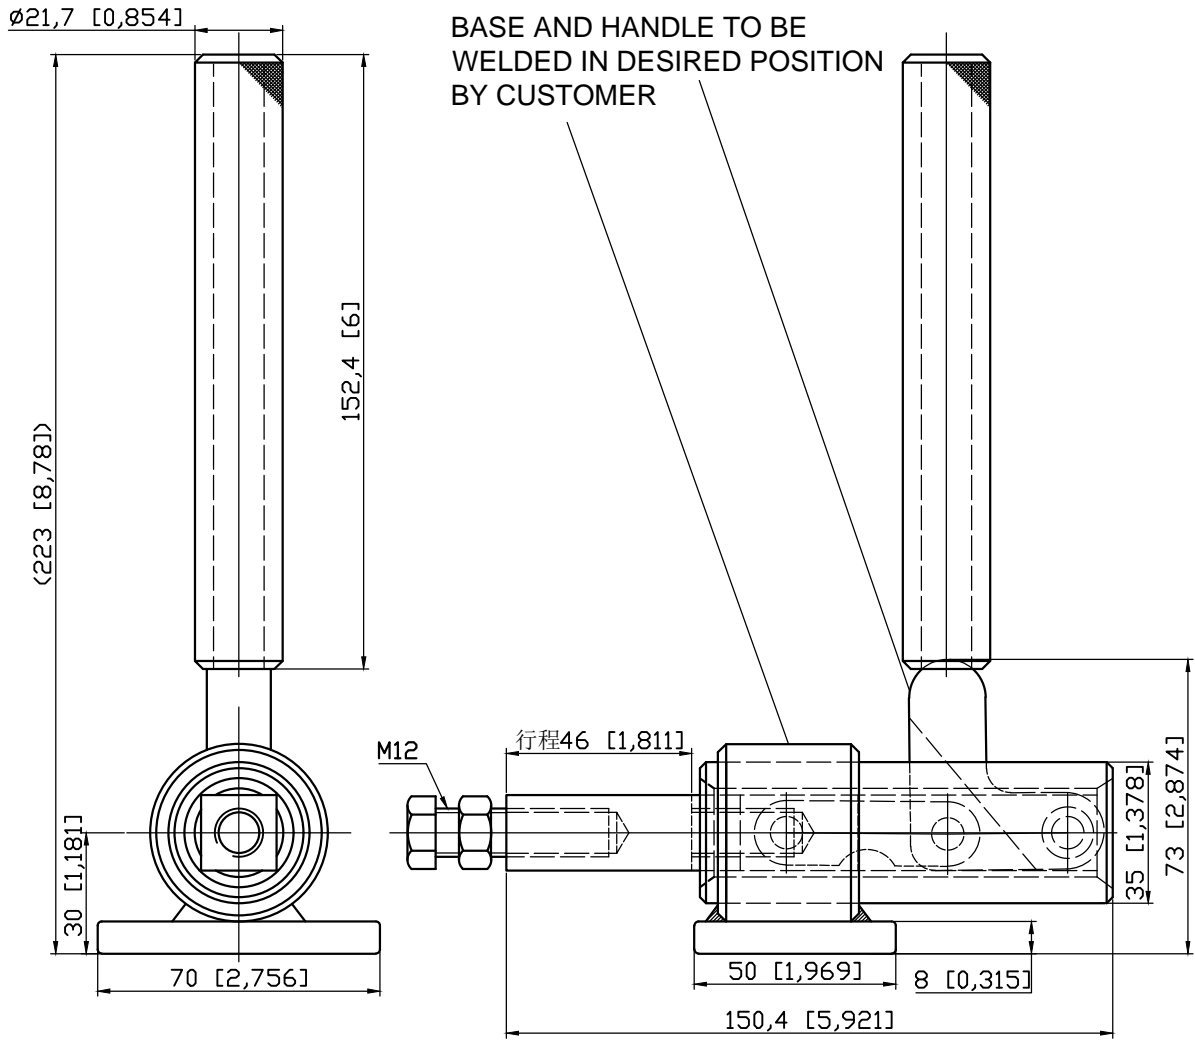

PART NUMBER: CH-30509M

PLUNGER STROKE 46mm

SPINDLE SUPPLIED:CH-SA-125017