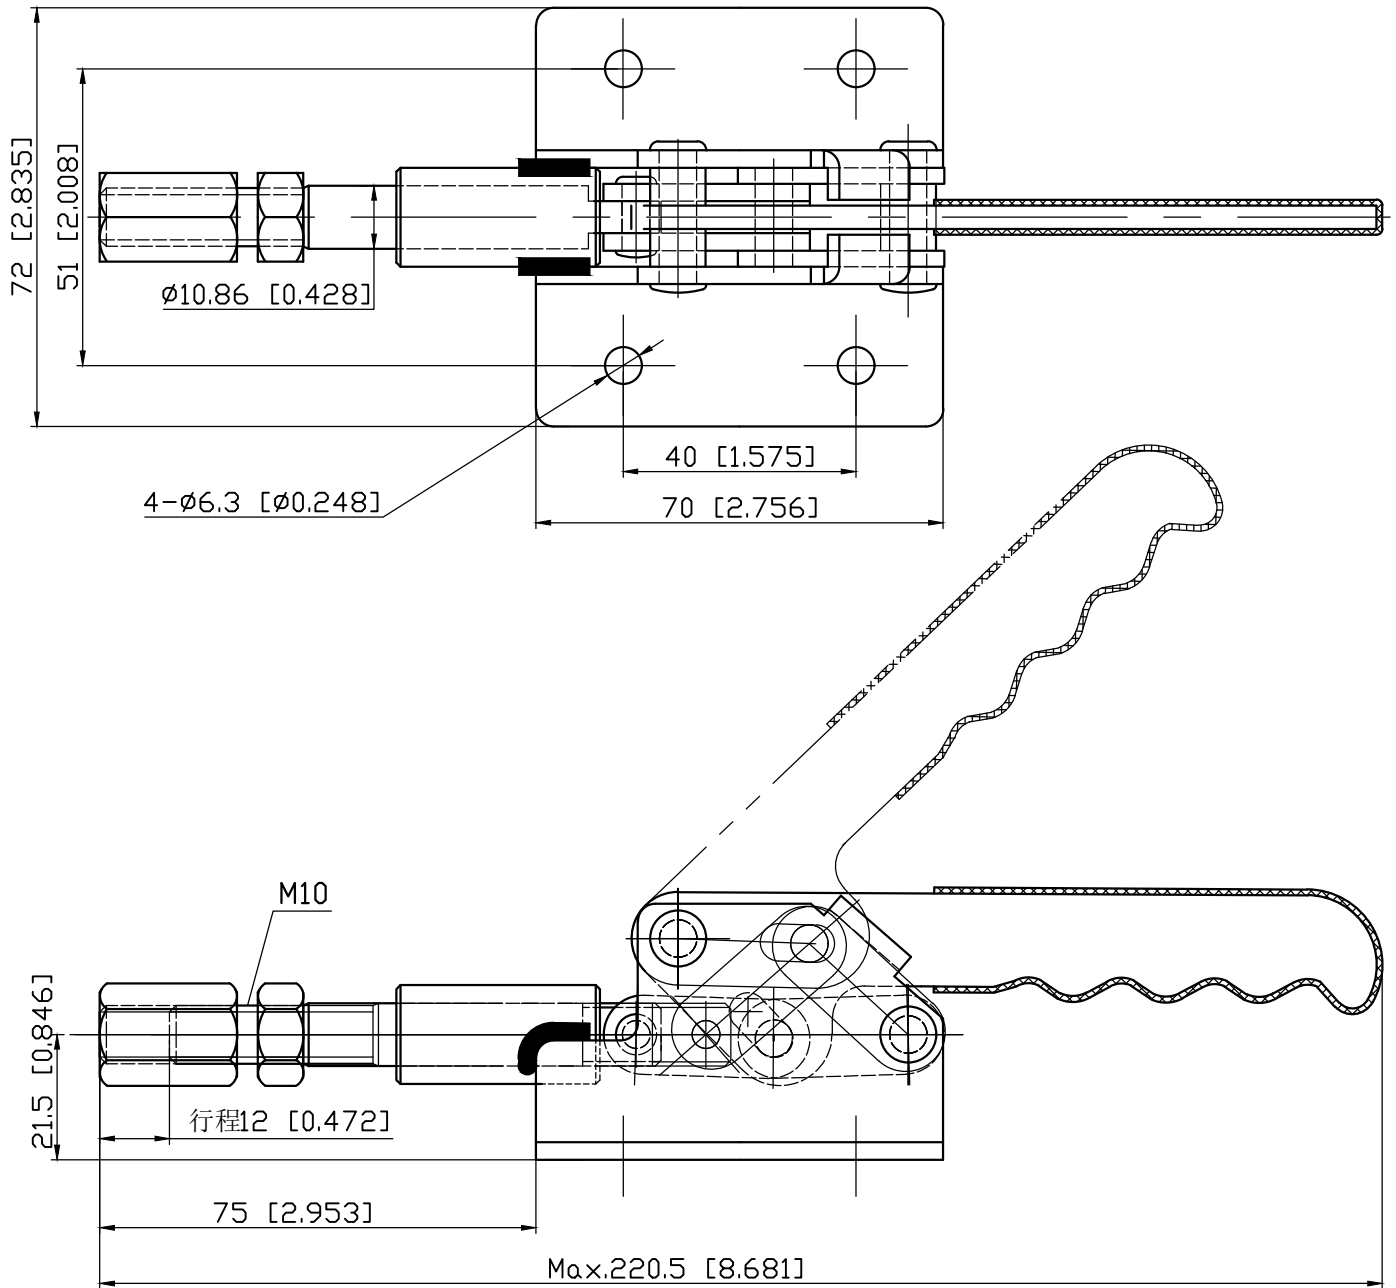

PART NUMBER: CH-302-DM

HANDLE OPENS 45°
PLUNGER STROKE 12mm