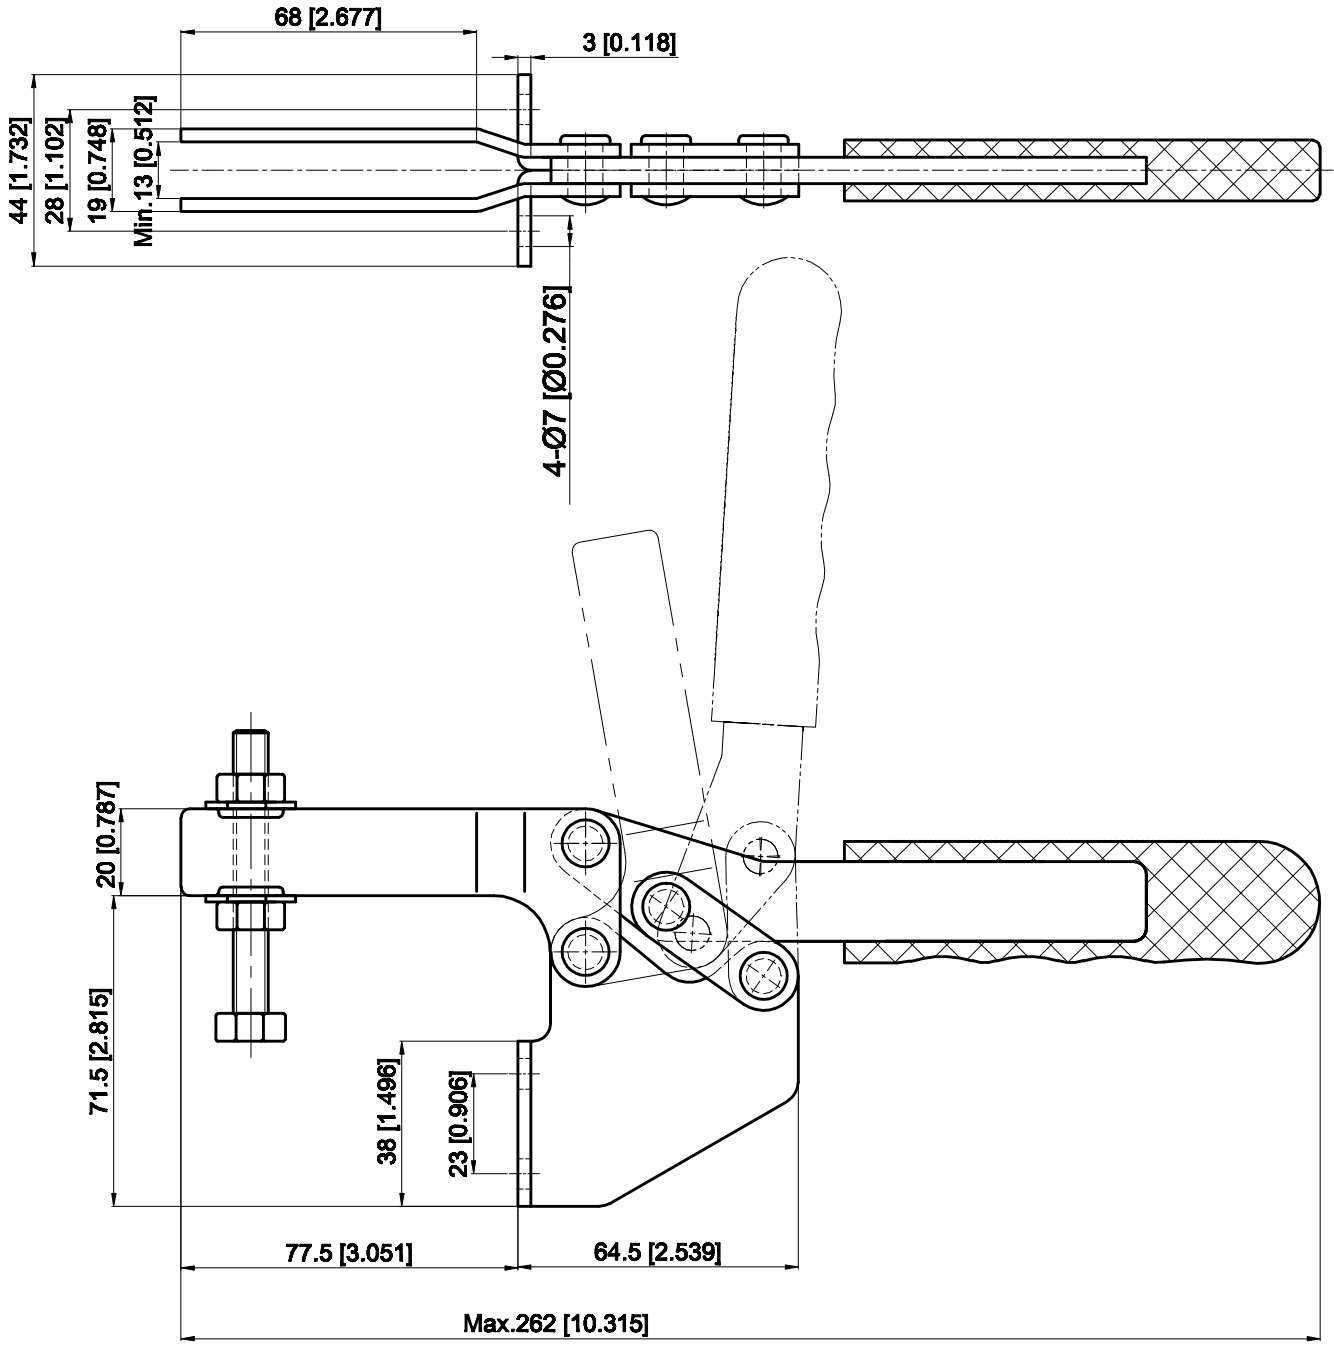

PART NUMBER: CH-25383

BAR OPENS:80°

HANDLE OPENS:80°

SPINDLE SUPPLIED:CH-SA-086512