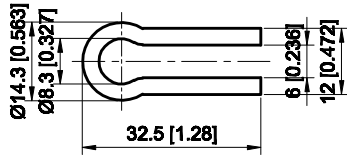

PART NUMBER: CH-22200

BAR OPENS:96°
HANDLE OPENS:88°
SPINDLE SUPPLIED:CH-FC-56212