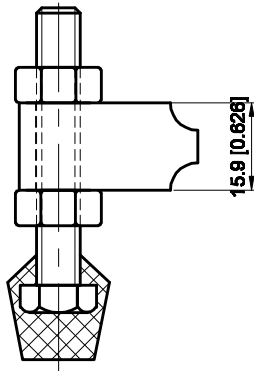

PART NUMBER: CH-22200

BAR OPENS:96°
HANDLE OPENS:88°
SPINDLE SUPPLIED:CH-FC-56212