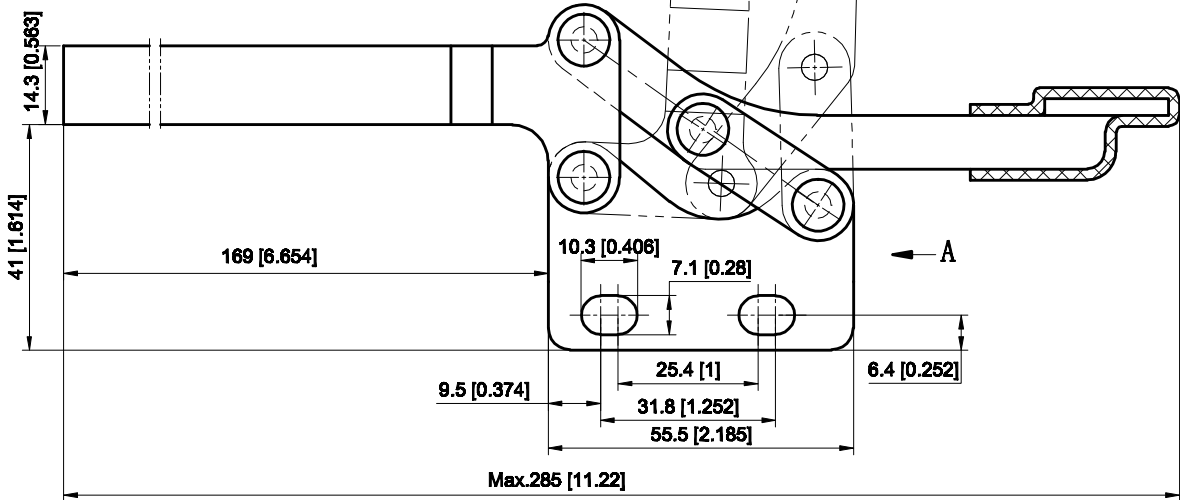

PART NUMBER: CH-22200

BAR OPENS:96°
HANDLE OPENS:88°
SPINDLE SUPPLIED:CH-FC-56212