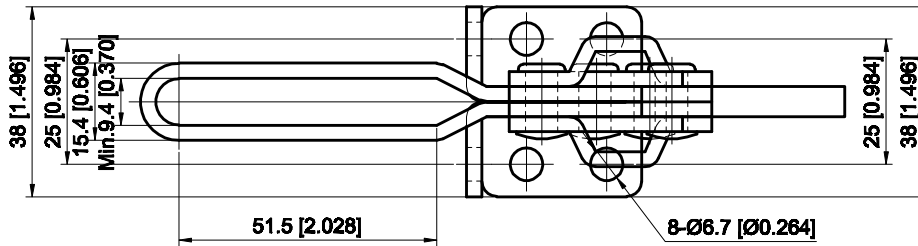

PART NUMBER: CH-20820

BAR OPENS: 185°

HANDLE OPENS: 60°

SPINDLE SUPPLIED: CH-FC-56212