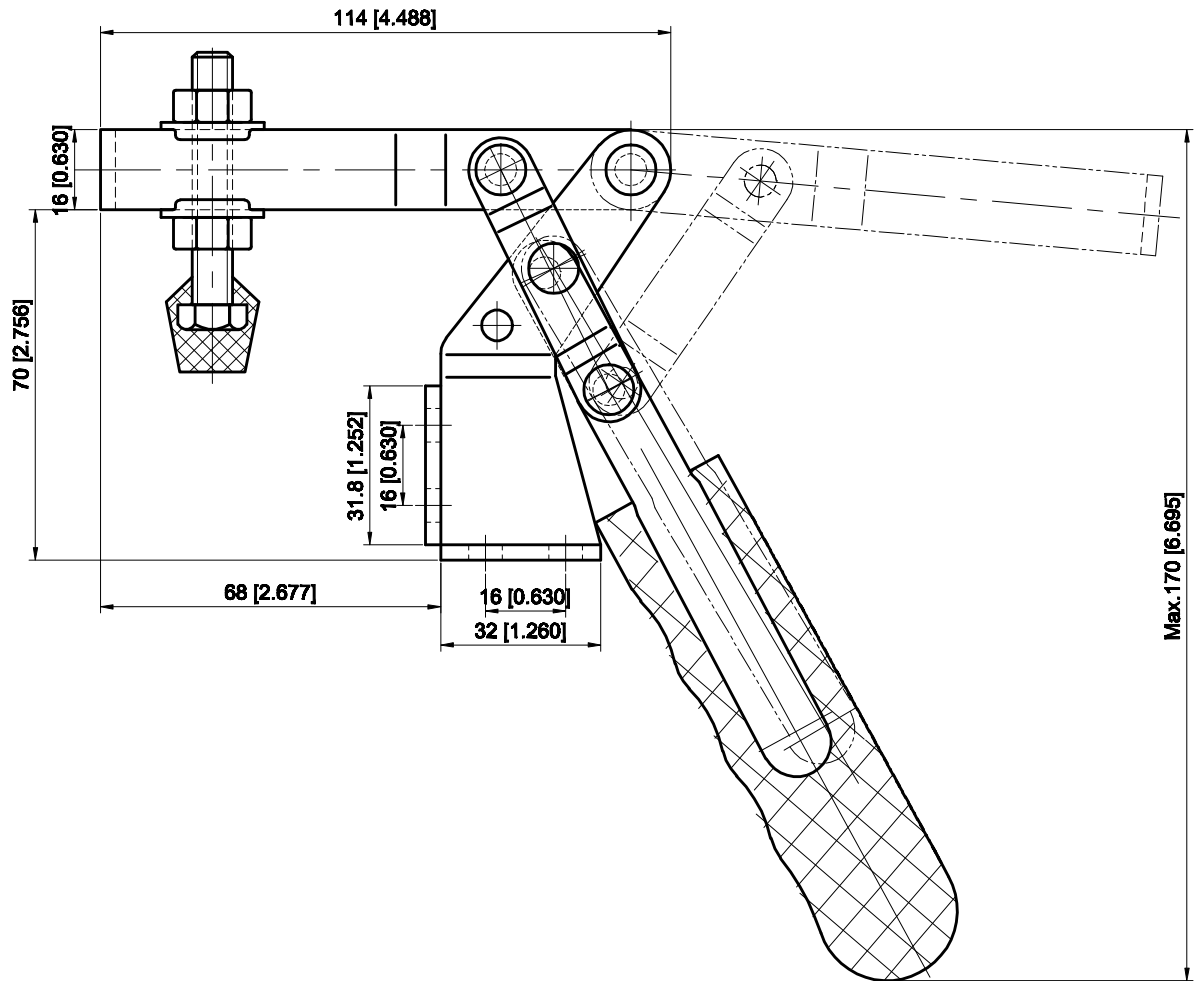

PART NUMBER: CH-20820

BAR OPENS: 185°

HANDLE OPENS: 60°

SPINDLE SUPPLIED: CH-FC-56212