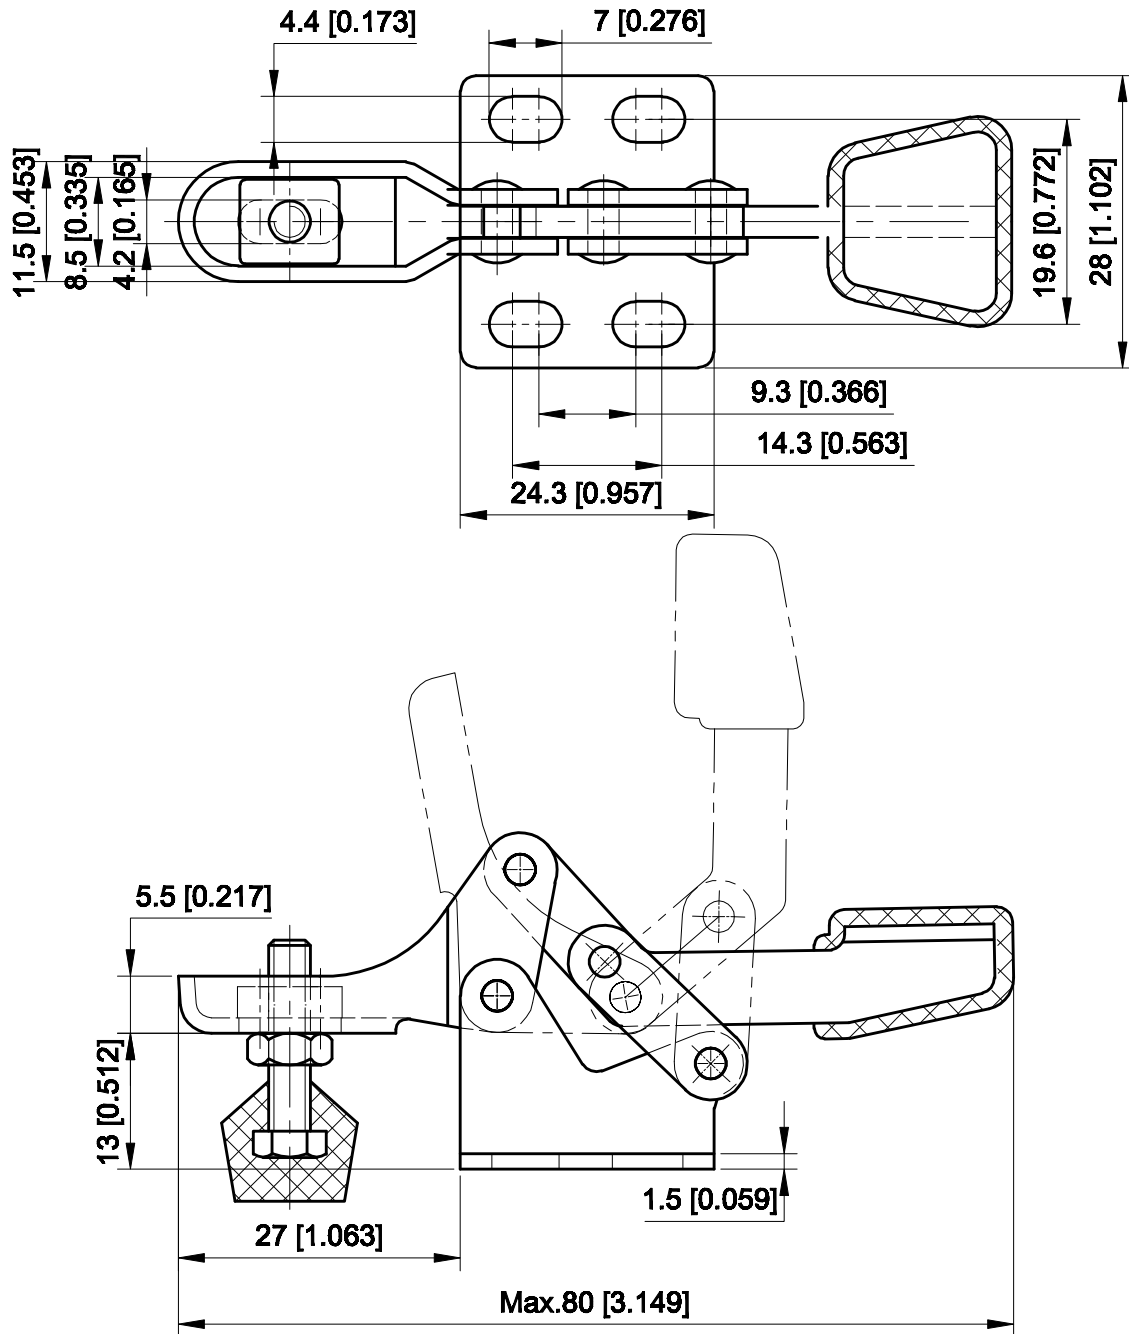

PART NUMBER: CH-20800

BAR OPENS:90°

HANDLE OPENS:103°

SPINDLE SUPPLIED:CH-FC-042507