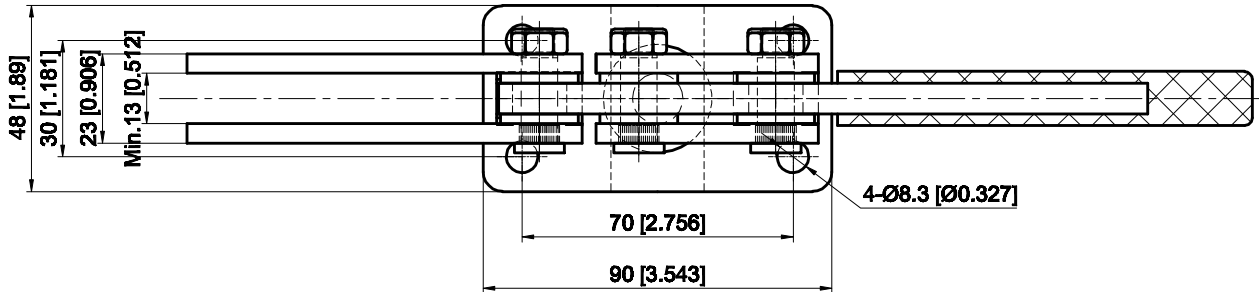

PART NUMBER: CH-204-G

BAR OPENS:91°

HANDLE OPENS:94°

SPINDLE SUPPLIED:CH-SA-12300