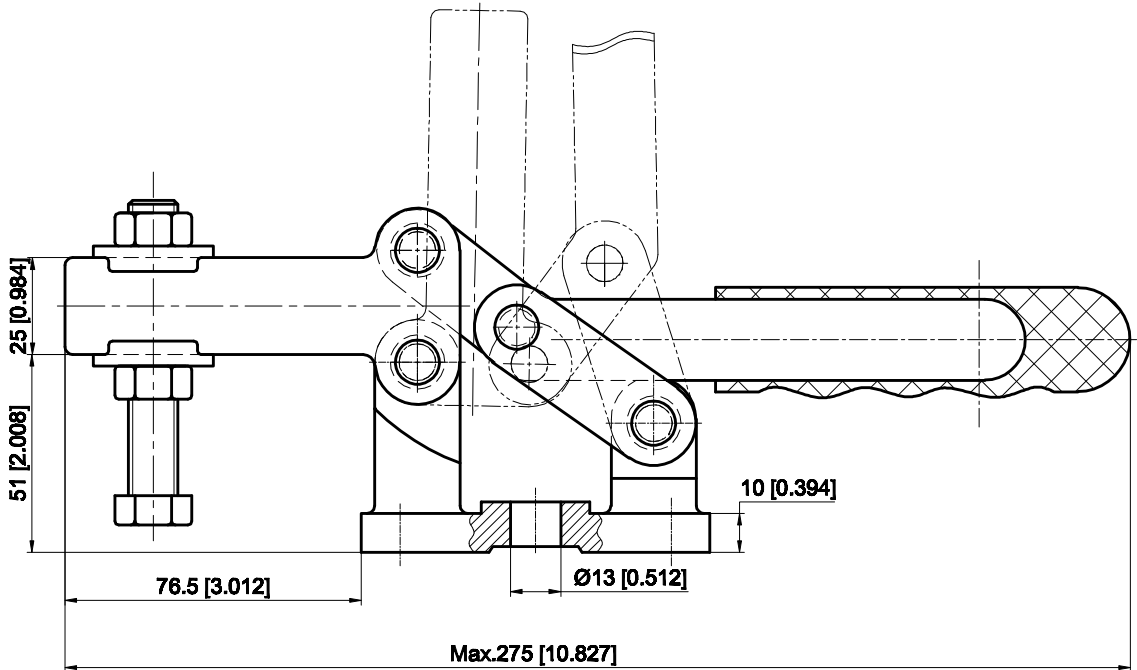

PART NUMBER: CH-204-G

BAR OPENS:91°

HANDLE OPENS:94°

SPINDLE SUPPLIED:CH-SA-12300