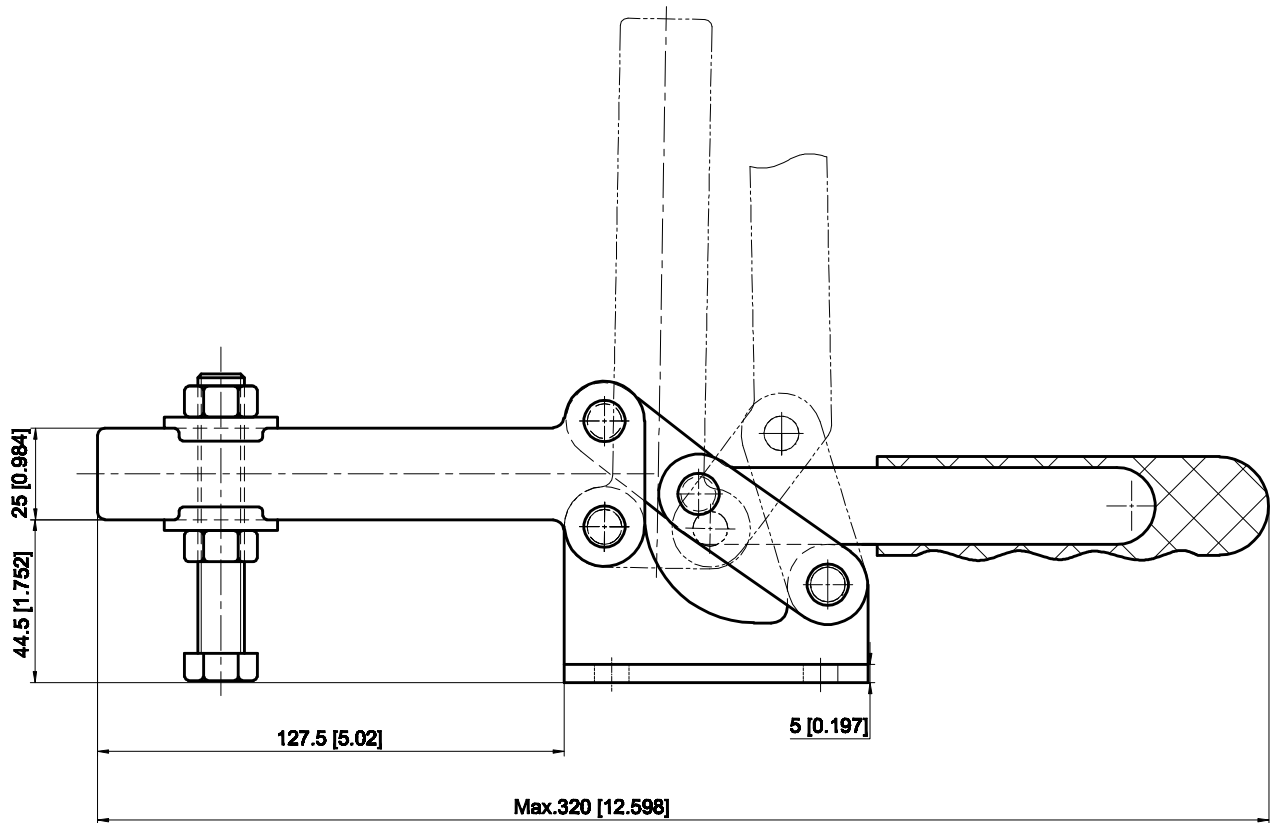

PART NUMBER: CH-204-GBL

BAR OPENS:90°

HANDLE OPENS:94°

SPINDLE SUPPLIED:CH-SA-12300