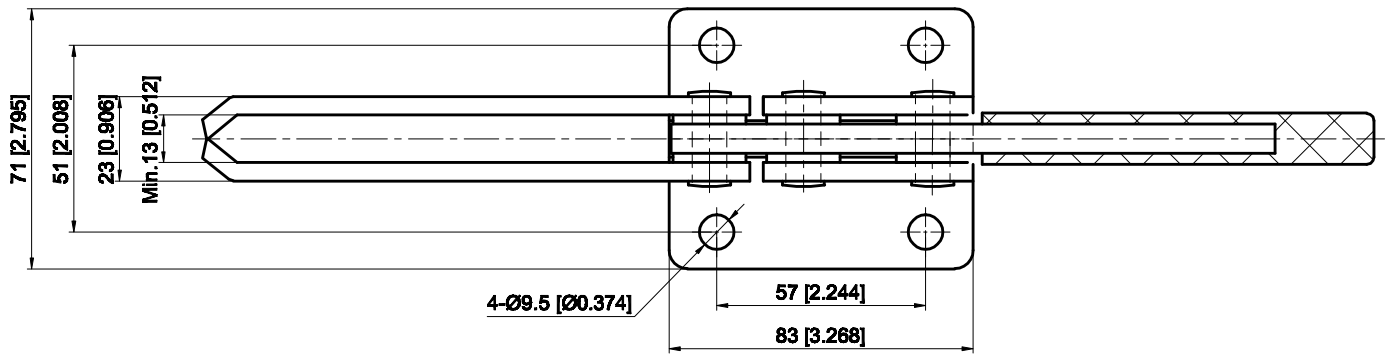

PART NUMBER: CH-204-GBL

BAR OPENS:90°

HANDLE OPENS:94°

SPINDLE SUPPLIED:CH-SA-12300