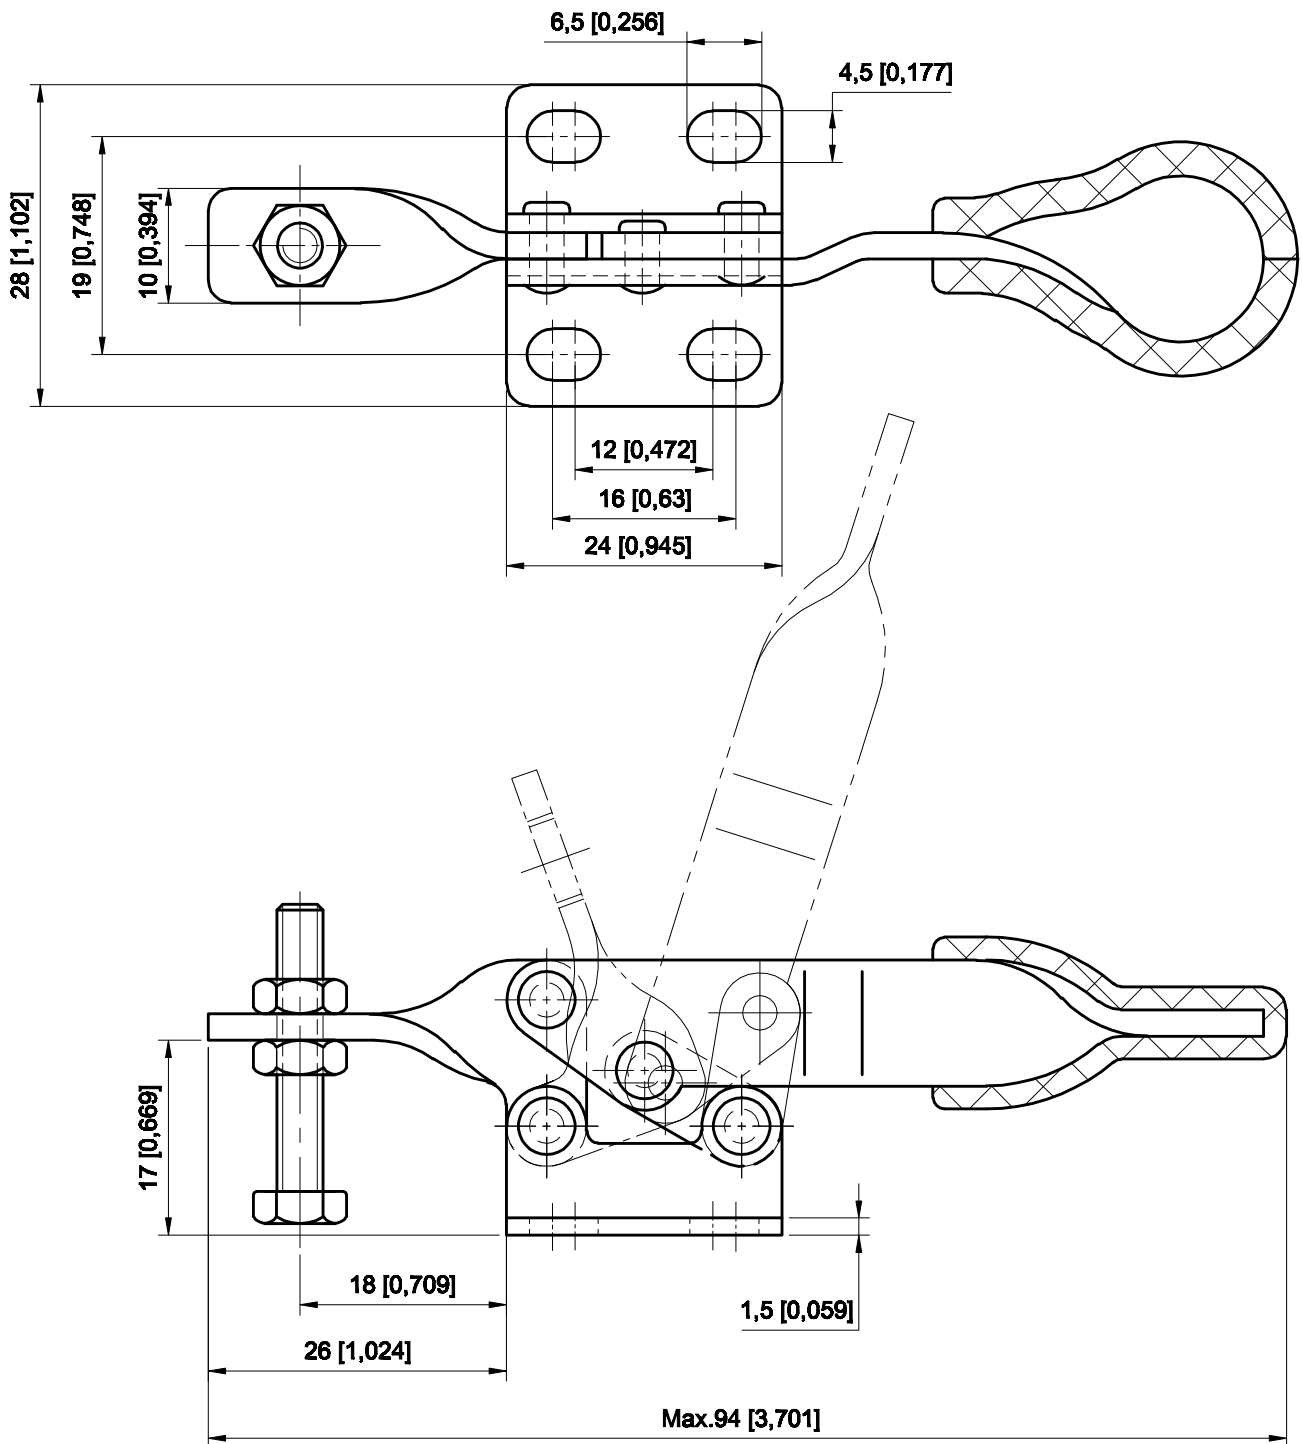

PART NUMBER: CH-20100

BAR OPENS:75°

HANDLE OPENS:75°

SPINDLE SUPPLIED:CH-SA-042507