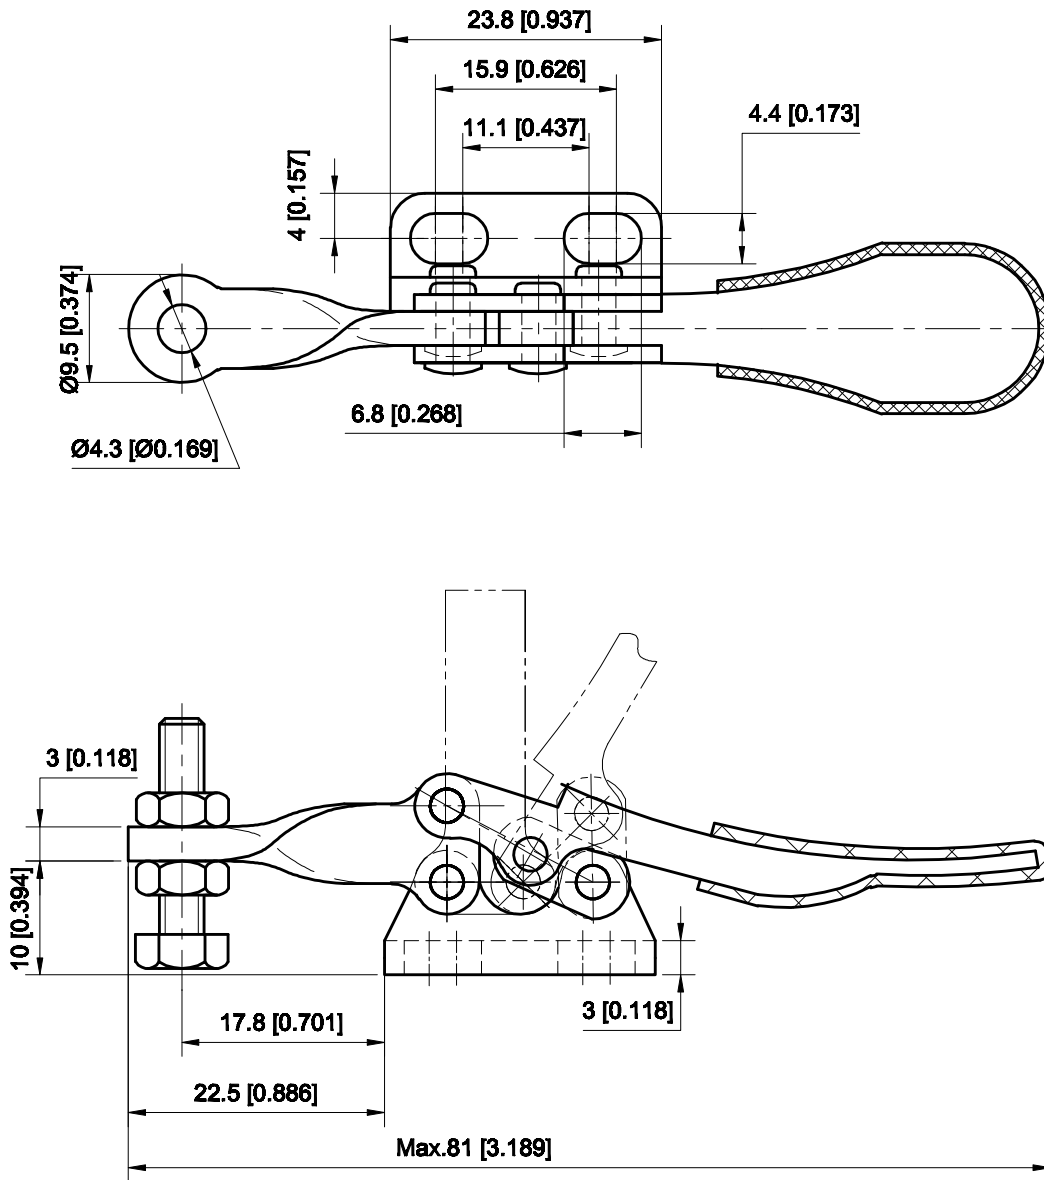

PART NUMBER: CH-201-AR

BAR OPENS:90°

HANDLE OPENS:80°

SPINDLE SUPPLIED:CH-SA-08034