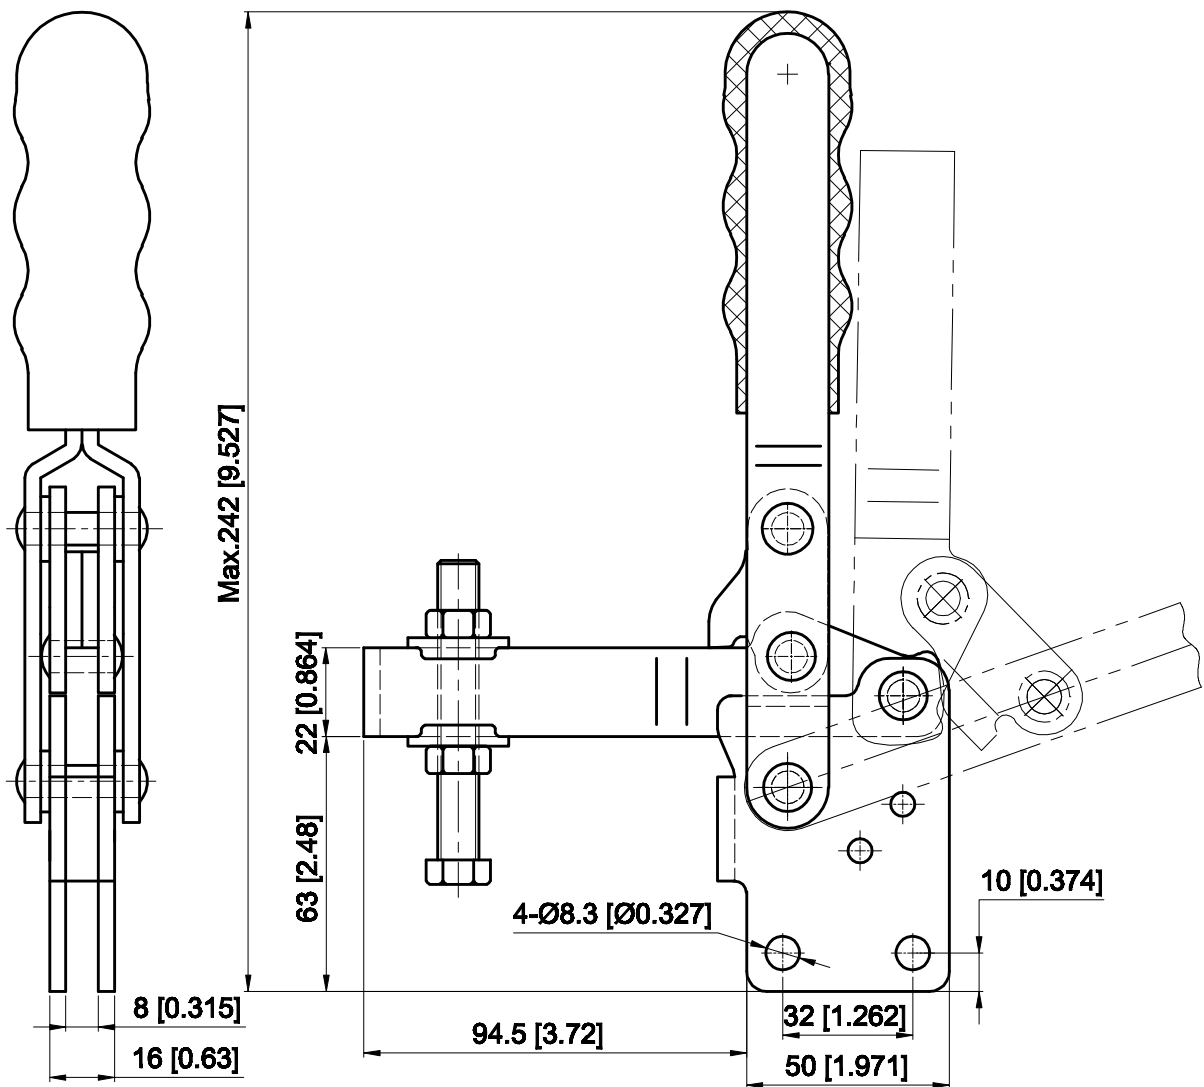

PART NUMBER: CH-13501-B

BAR OPENS: 90°~180°
HANDLE OPENS: 70°~100°
SPINDLE SUPPLIED: CH-SA-108015