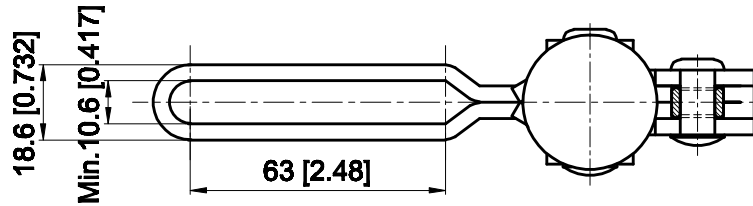

PART NUMBER: CH-13501-B

BAR OPENS: 90°~180°
HANDLE OPENS: 70°~100°
SPINDLE SUPPLIED: CH-SA-108015