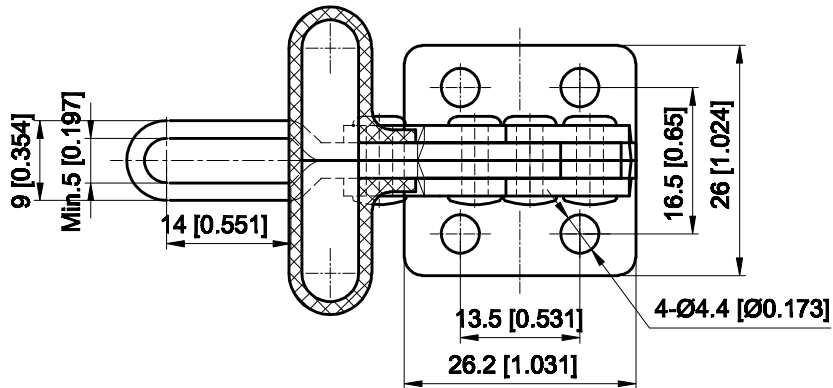

PART NUMBER: **CH-13005-HB**

BAR OPENS:90°

HANDLE OPENS:170°

SPINDLE SUPPLIED:CH-FC-10138