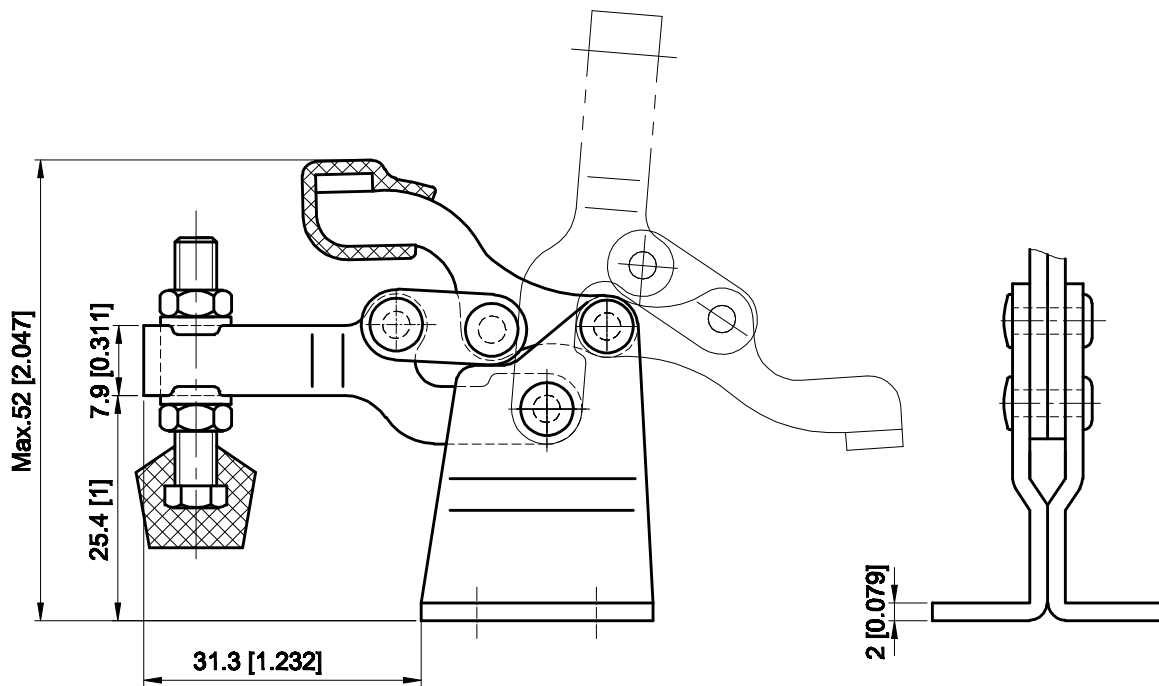

PART NUMBER: **CH-13005-HB**

BAR OPENS:90°

HANDLE OPENS:170°

SPINDLE SUPPLIED:CH-FC-10138