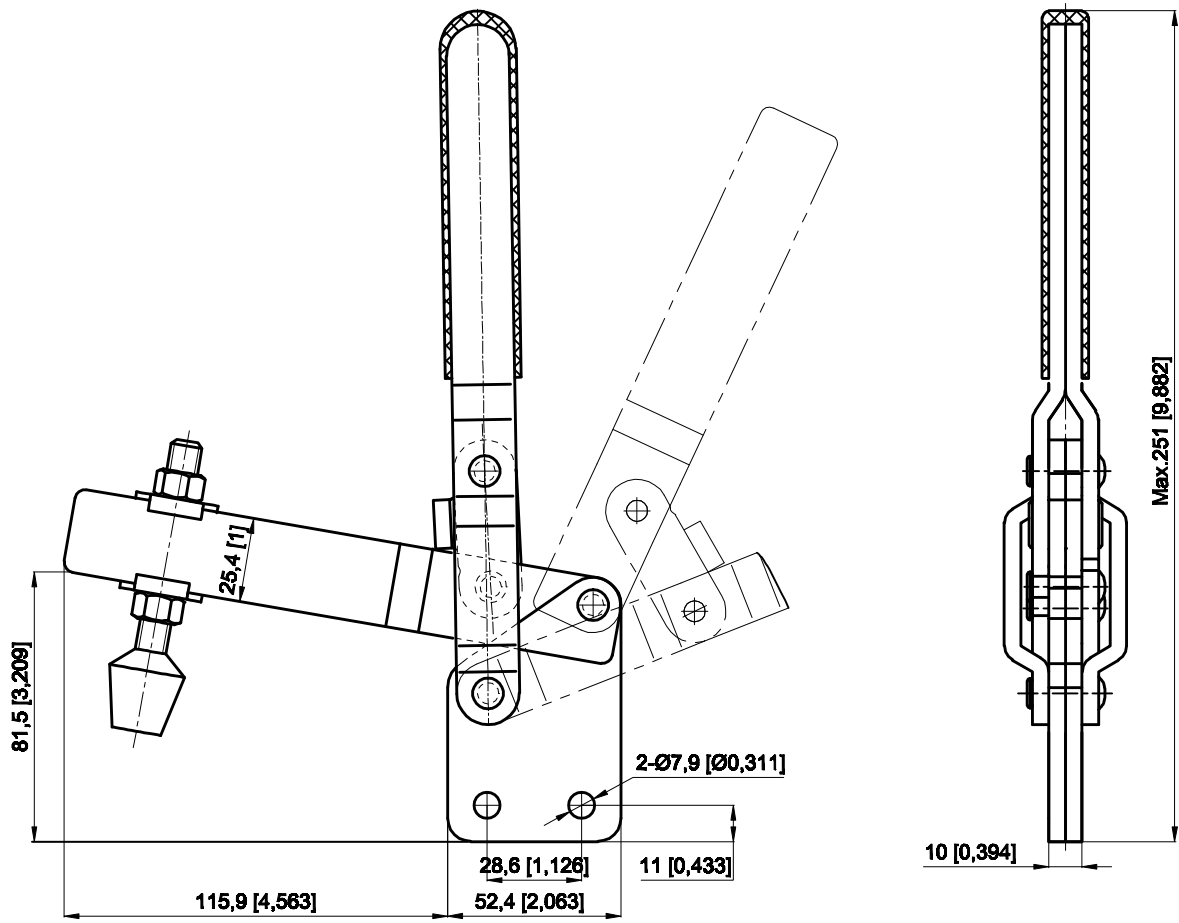

PART NUMBER: CH-12310

BAR OPENS:100'  
HANDLE OPENS:65'  
SPINDLE SUPPLIED:CH-FC-38312