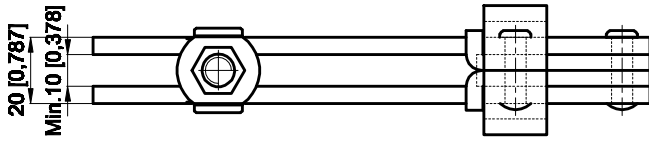

PART NUMBER: CH-12310

BAR OPENS:100'  
HANDLE OPENS:65'  
SPINDLE SUPPLIED:CH-FC-38312