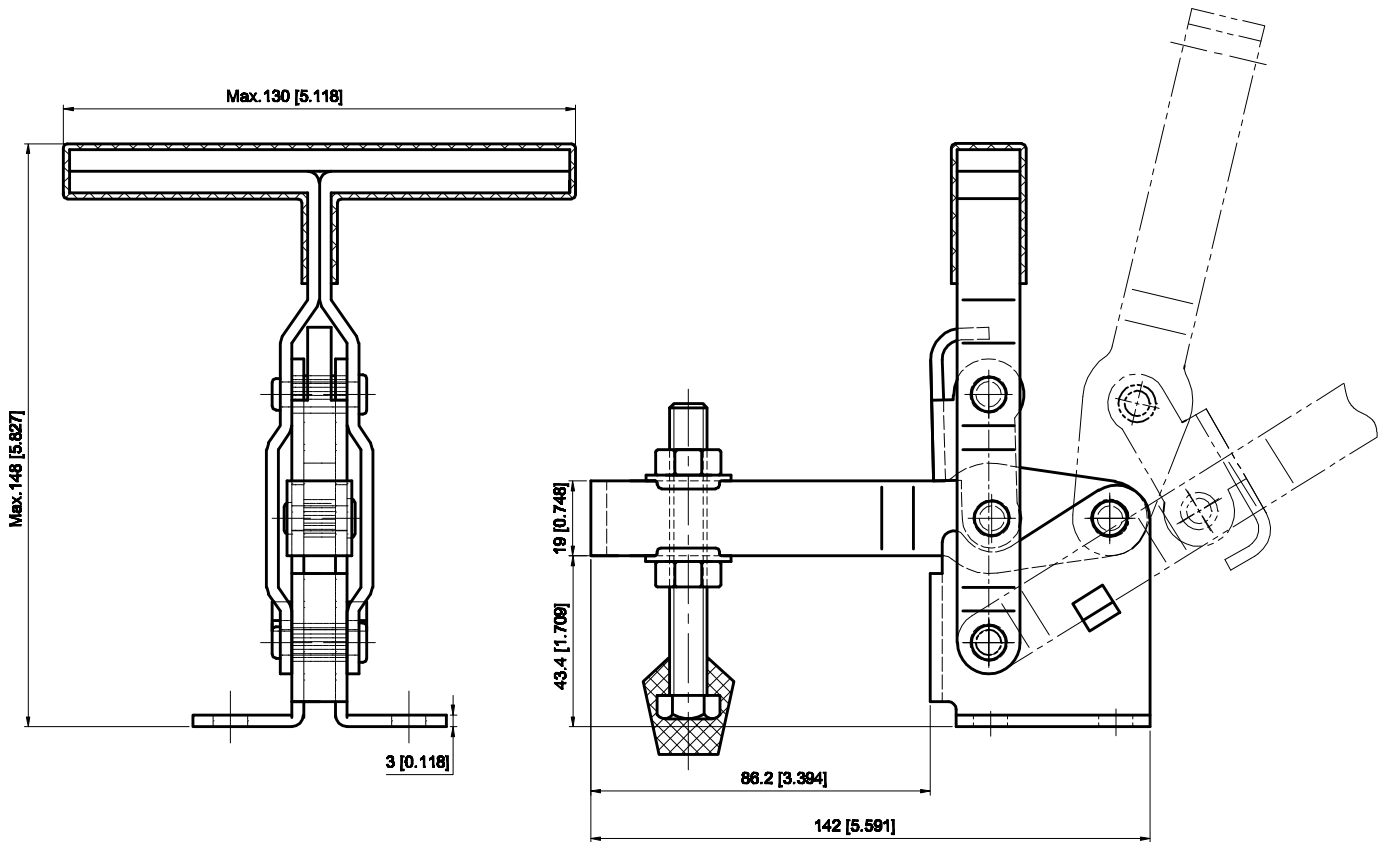

PART NUMBER: CH-12285

BAR OPENS:105°
HANDLE OPENS:58°
SPINDLE SUPPLIED:CH-FC-38312