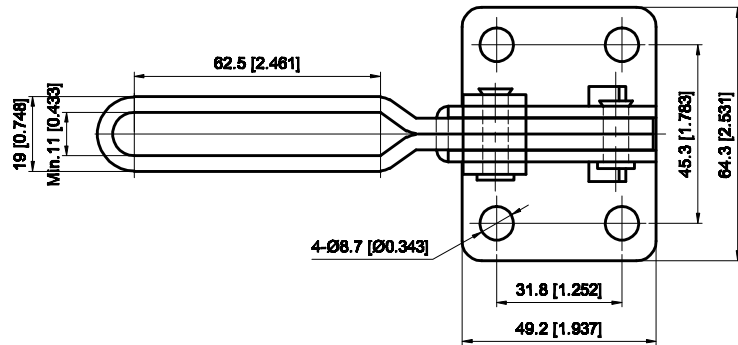

PART NUMBER: CH-12285

BAR OPENS:105°
HANDLE OPENS:58°
SPINDLE SUPPLIED:CH-FC-38312