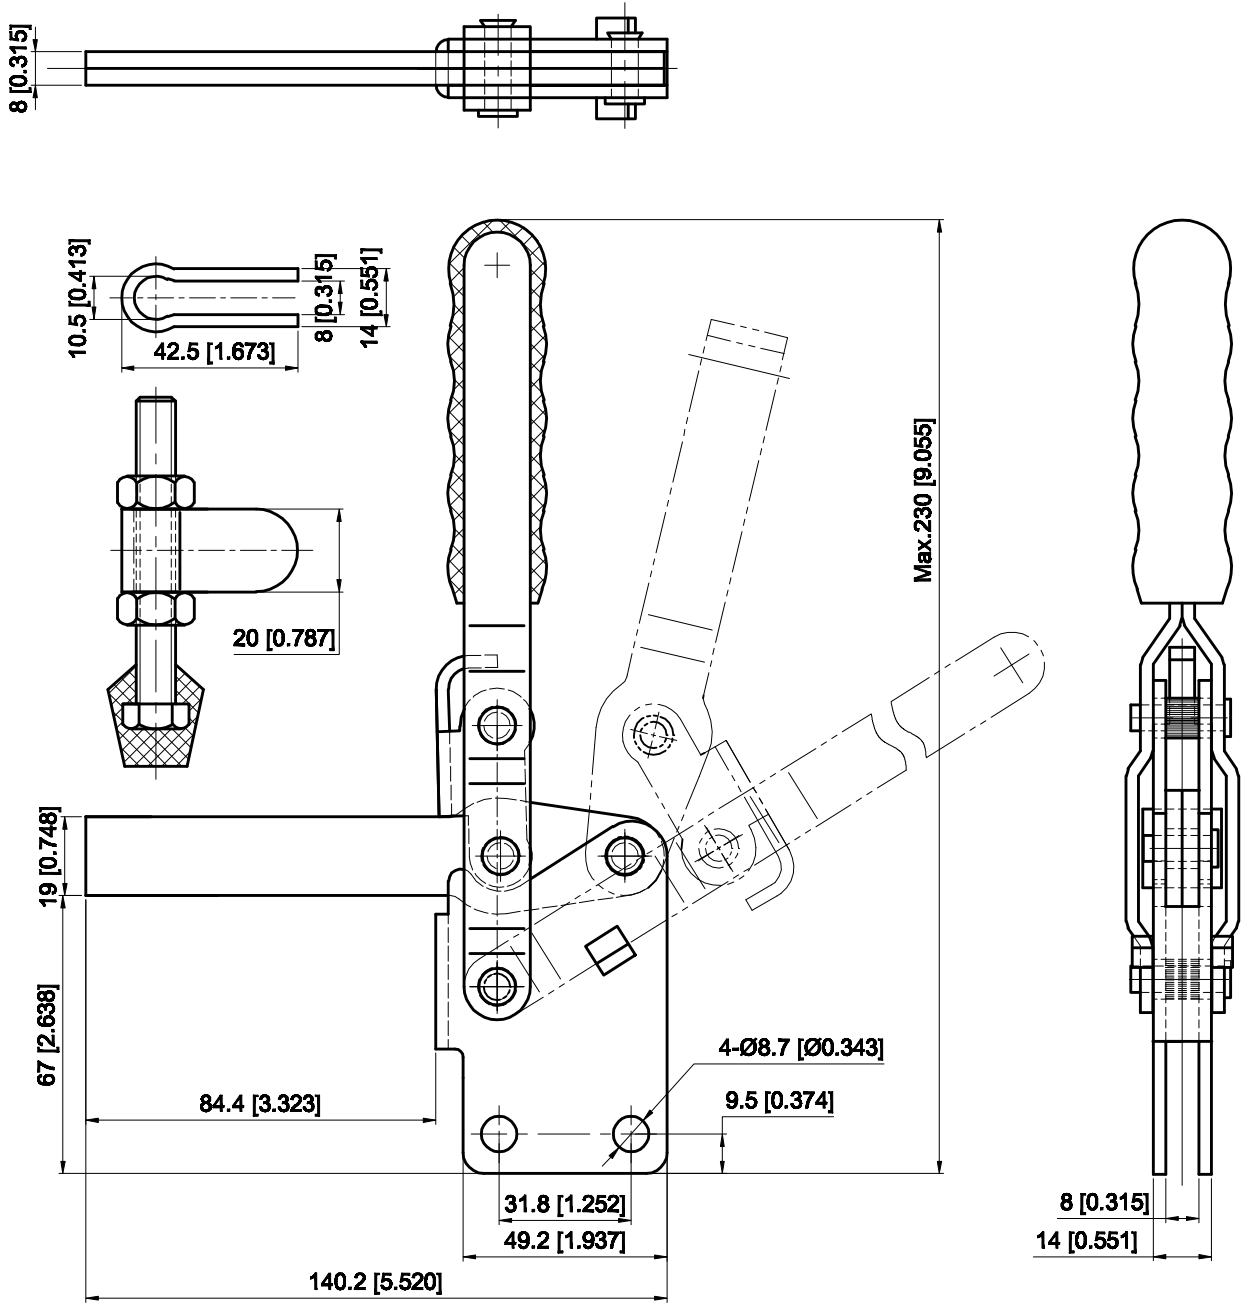

PART NUMBER: CH-12280

BAR OPENS:105°

HANDLE OPENS:58°

SPINDLE SUPPLIED:CH-FC-38312