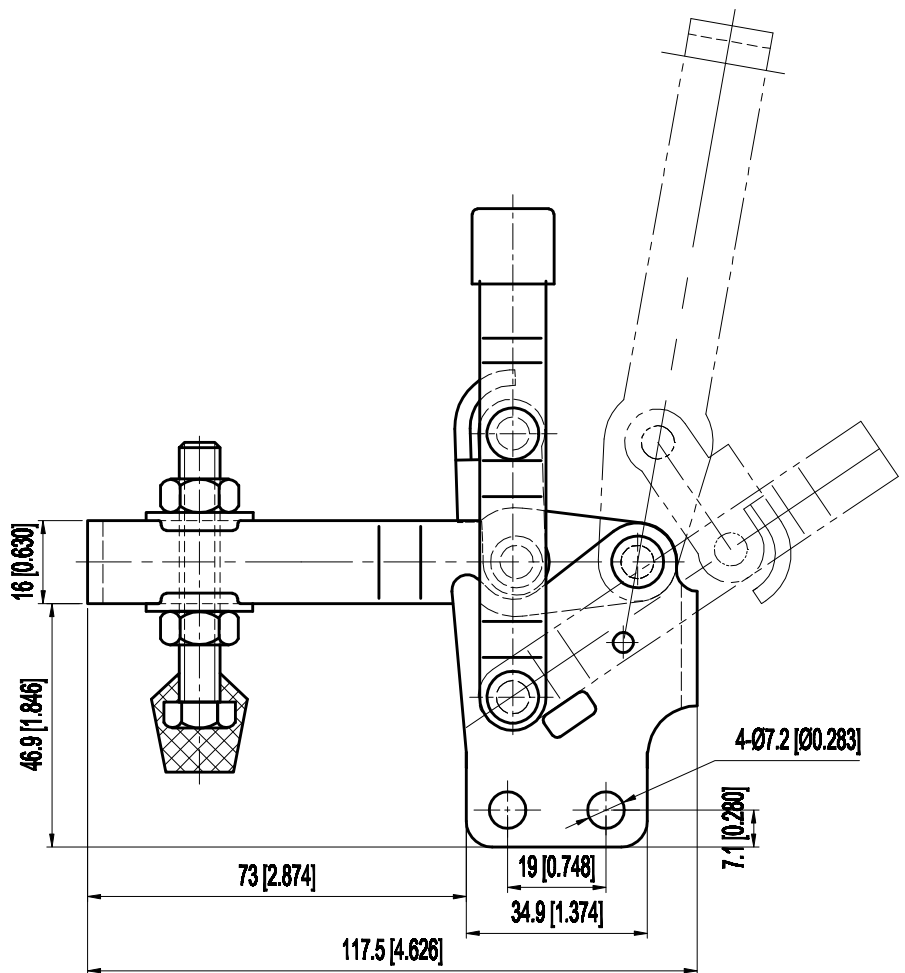

PART NUMBER: CH-12136

BAR OPENS: 100°
HANDLE OPENS: 60°
SPINDLE SUPPLIED: CH-FC-56212