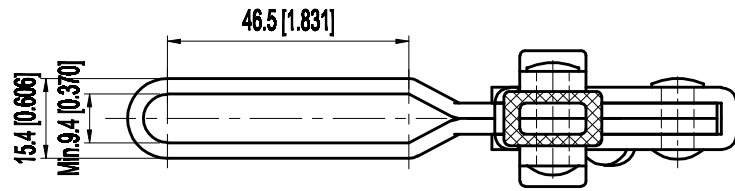

PART NUMBER: CH-12136

BAR OPENS: 100°
HANDLE OPENS: 60°
SPINDLE SUPPLIED: CH-FC-56212