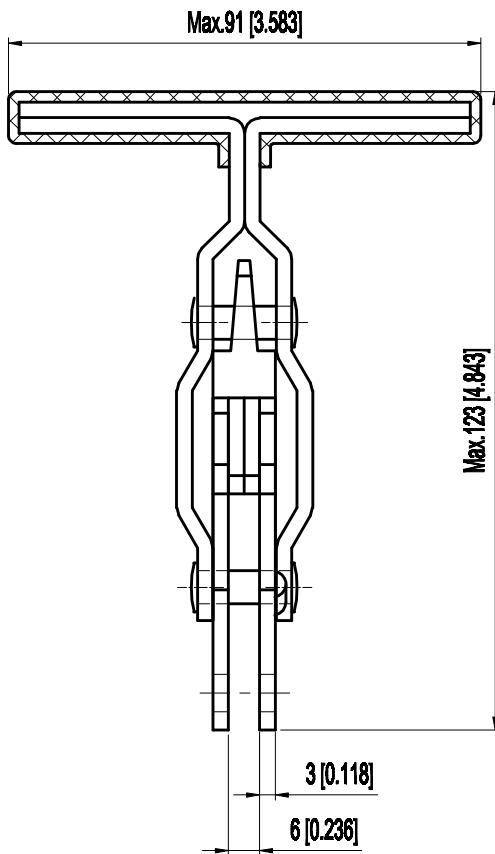

PART NUMBER: CH-12136

BAR OPENS: 100°
HANDLE OPENS: 60°
SPINDLE SUPPLIED: CH-FC-56212