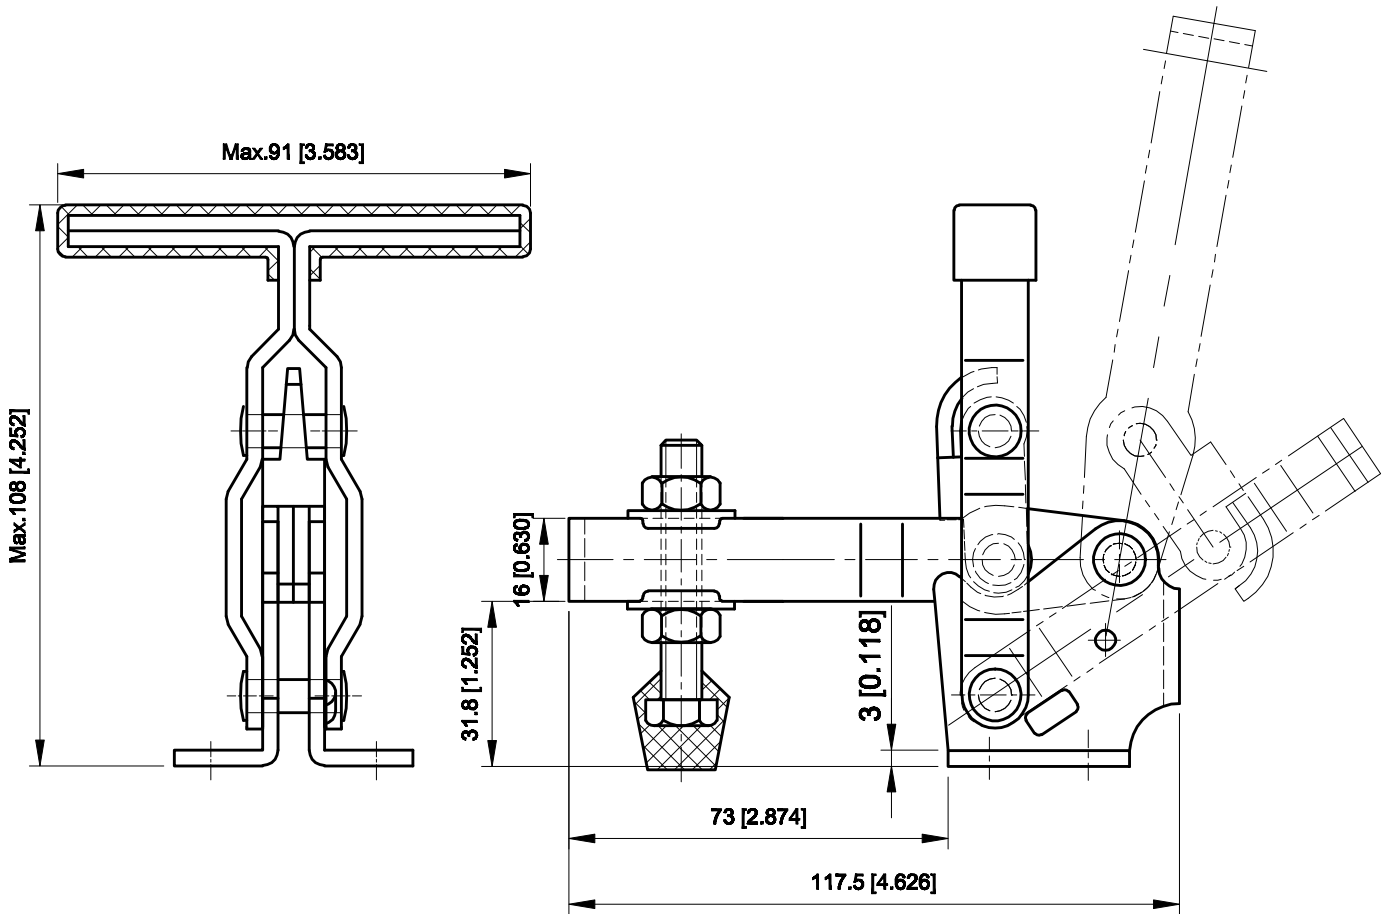

PART NUMBER: CH-12131

BAR OPENS:100°
HANDLE OPENS:60°
SPINDLE SUPPLIED:CH-FC-56212