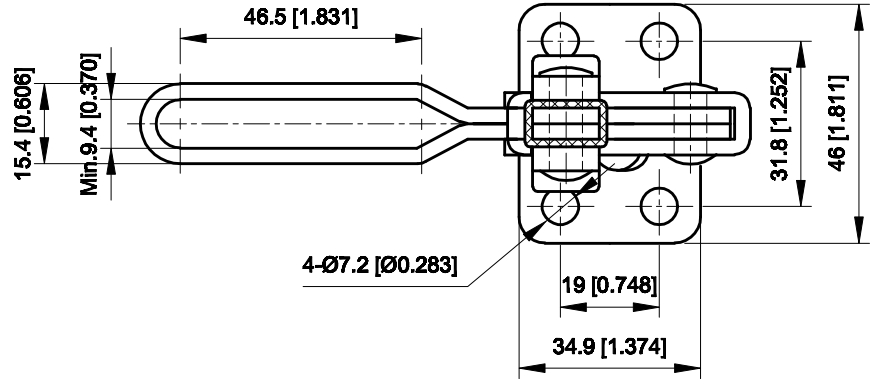

PART NUMBER: CH-12131

BAR OPENS:100°
HANDLE OPENS:60°
SPINDLE SUPPLIED:CH-FC-56212