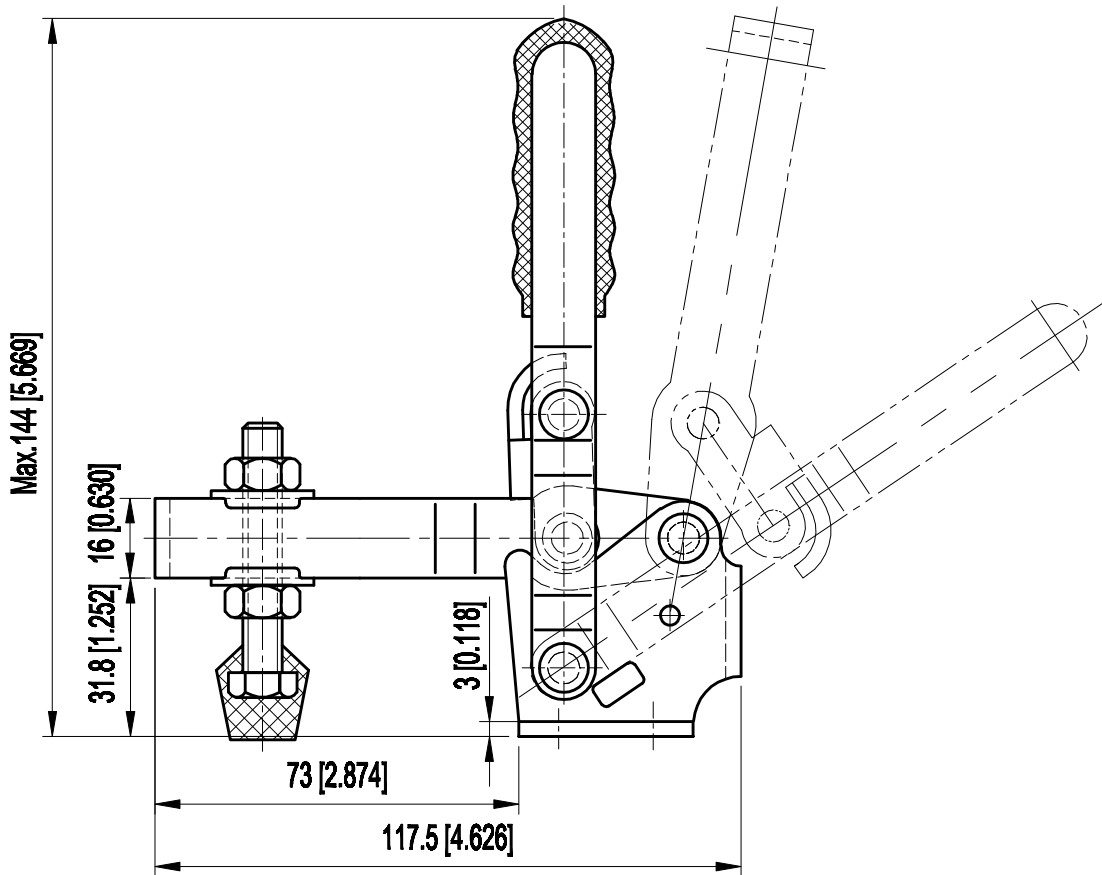

PART NUMBER: CH-12130

BAR OPENS: 100°  
HANDLE OPENS: 60°  
SPINDLE SUPPLIED: CH-FC-56212