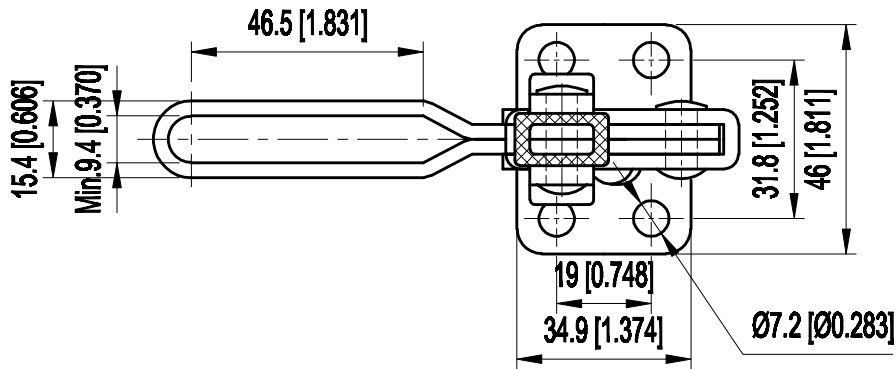

PART NUMBER: CH-12130

BAR OPENS: 100°  
HANDLE OPENS: 60°  
SPINDLE SUPPLIED: CH-FC-56212