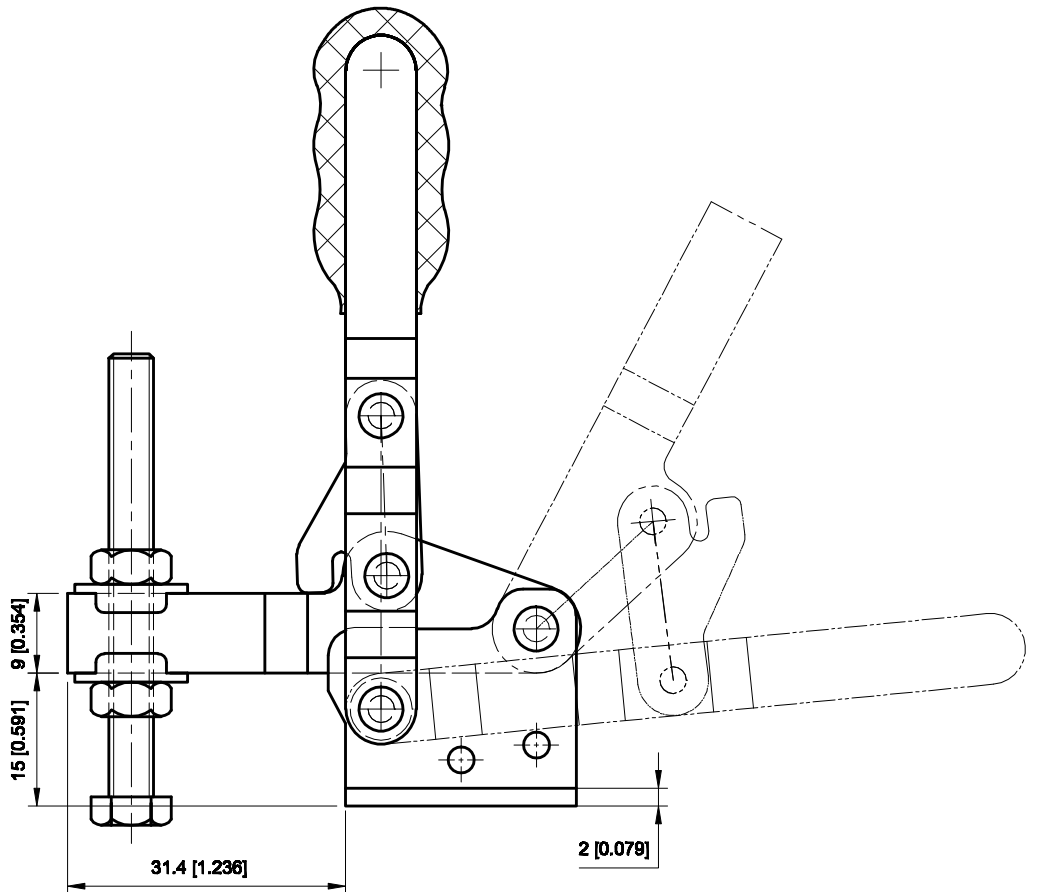

PART NUMBER: CH-10752-B

BAR OPENS: 130°~195°
HANDLE OPENS: 90°~125°
SPINDLE SUPPLIED: CH-SA-055008