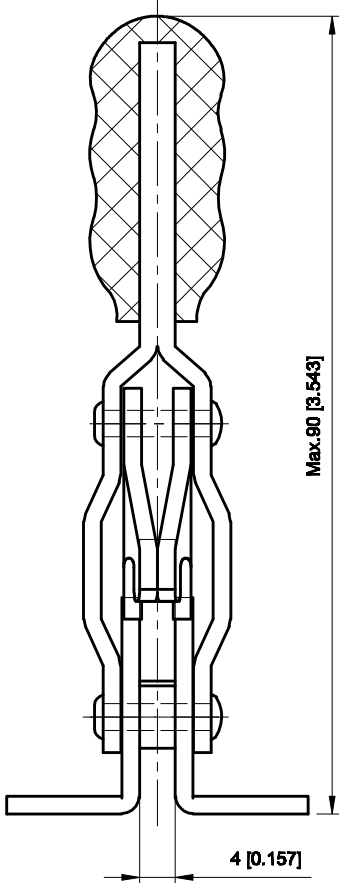

PART NUMBER: CH-10752-B

BAR OPENS: 130°~195°
HANDLE OPENS: 90°~125°
SPINDLE SUPPLIED: CH-SA-055008