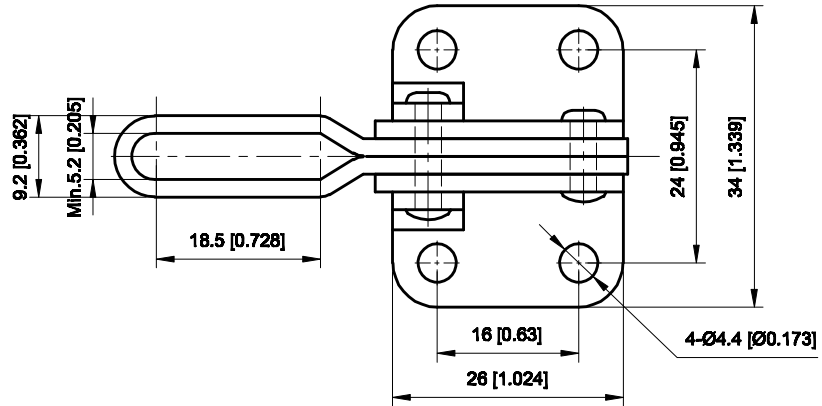

PART NUMBER: CH-10752-B

BAR OPENS: 130°~195°
HANDLE OPENS: 90°~125°
SPINDLE SUPPLIED: CH-SA-055008