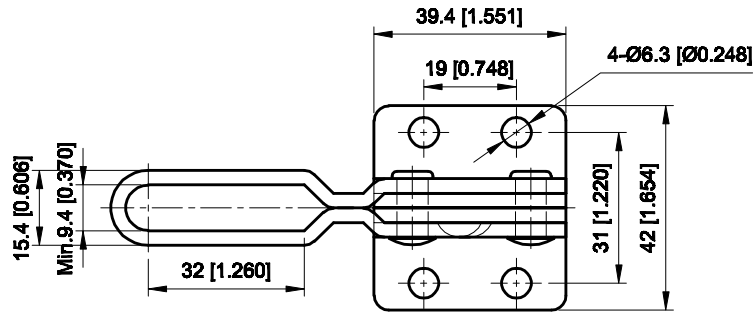

PART NUMBER: CH-101-DL

BAR OPENS: 100°

HANDLE OPENS: 60°