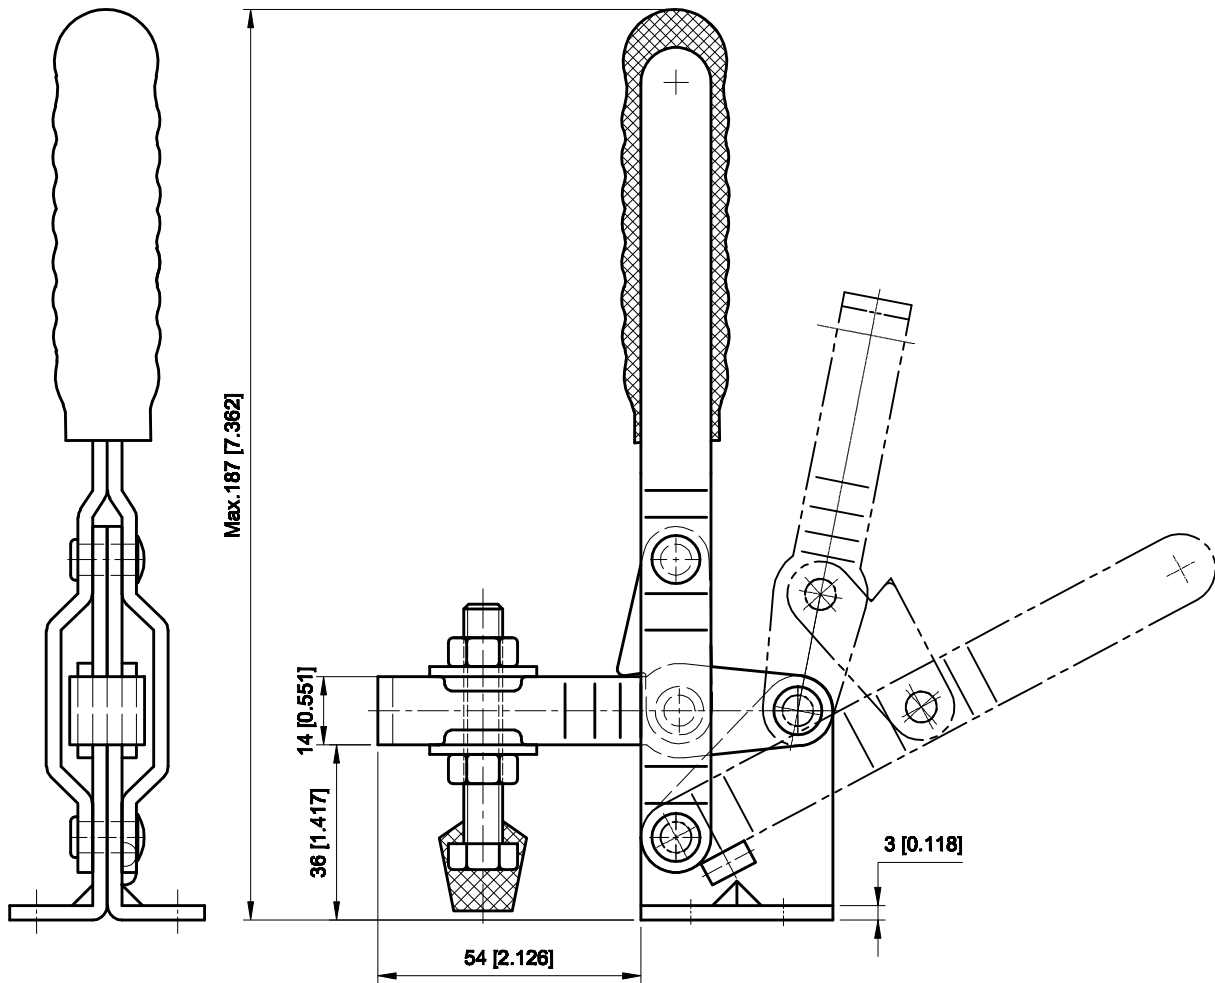

PART NUMBER: CH-101-DL

BAR OPENS: 100°

HANDLE OPENS: 60°